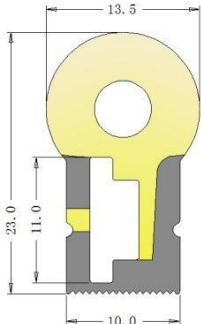

Silicone Neon Flex LED Strip Series

feature:

1. side bending- curve neon flex. Uniform light, no facula (Two-color silicone extrusion);
2. Stronger holder of LED, LM80 qualified; 3OZ copper PCB, real uniform even light without voltage drop;
3. Visual cutting window/A variety of colors available/IP67/3-5years quality warranty;
4. Silicone and LED strip co-extrusion technology, food-grade environment friendly silicone material, with weather resistance, UV resistance, salt spray resistance and corrosion resistance;
5. Working/Storage Temperature: -20°C~45°C/-25°C~65°C;
6. UCE, CQC, ROHS certificates ;

application

- Indoor/outdoor lighting ;
- Building contour lighting ;
- bathroom/boat/truck profile lighting

T1023D