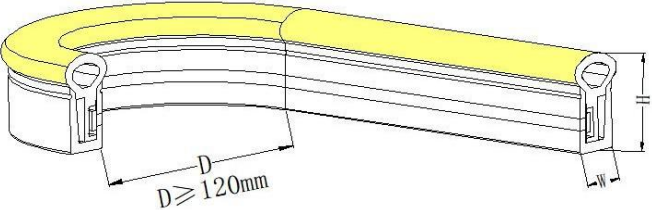

# Silicone Neon Flex LED Strip Series

**feature:**

- 1. side bending- curve neon flex. Uniform light, no facula (Two-color silicone extrusion);
- 2. Stronger holder of LED, LM80 qualified; 3OZ copper PCB, real uniform even light without voltage drop;
- 3. Visual cutting window/A variety of colors available/IP67/3-5years quality warranty;
- 4. Silicone and LED strip co-extrusion technology, food-grade environment friendly silicone material, with weather resistance, UV resistance, salt spray resistance and corrosion resistance;
- 5. Working/Storage Temperature: -20°C~45°C/-25°C~65°C;
- 6. UCE, CQC, ROHS certificates ;

## specification

Item name	section picture	bending direction	CCT	FPC width	LED type	led qty /m	minimum cut	power/m	voltage	beam angle	IP	wiring method
S0817D		side bending curve	single color	8mm	2835	120pcs /m	6pcs /50mm	9W /M	DC24V	150°	IP67	straight /side 0.2M
			RGB	8mm	3838 RGB	96pcs /m	6pcs /62.5mm	12W /M	DC24V	150°	IP67	straight /side 0.2M
T1023D		side bending curve	single color	10mm	2835	120pcs /m	6pcs /50mm	12W /M	DC24V	150°	IP67	straight exit cable 0.2M
			RGB	10mm	5050 RGB	96pcs /m	6pcs /62.5mm	12W /M	DC24V	150°	IP67	straight exit cable 0.2M
S1225D		side bending curve	single color	10mm	2835	120pcs /m	6pcs /50mm	12W /M	DC24V	150°	IP67	straight /side 0.2M
			RGB	10mm	5050 RGB	96pcs /m	6pcs /62.5mm	12W /M	DC24V	150°	IP67	straight /side 0.2M