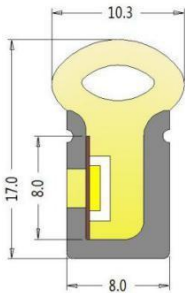

Silicone Neon Flex LED Strip Series

feature:

1. side bending- curve neon flex. Uniform light, no facula (Two-color silicone extrusion);
2. Stronger holder of LED, LM80 qualified; 3OZ copper PCB, real uniform even light without voltage drop;
3. Visual cutting window/A variety of colors available/IP67/3-5years quality warranty;
4. Silicone and LED strip co-extrusion technology, food-grade environment friendly silicone material, with weather resistance, UV resistance, salt spray resistance and corrosion resistance;
5. Working/Storage Temperature: -20°C~45°C/-25°C~65°C;
6. UCE, CQC, ROHS certificates ;

application

- Indoor/outdoor lighting ;
- Building contour lighting ;
- bathroom/boat/truck profile lighting

S0817D