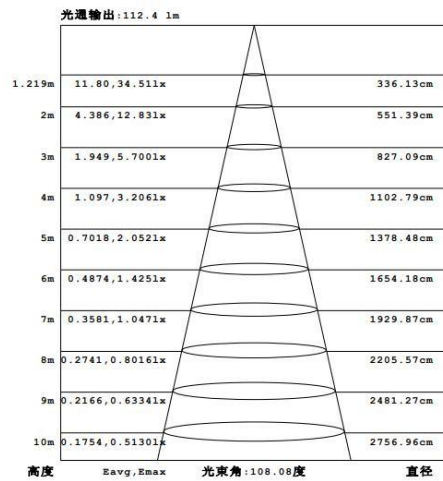

## specification

Item name	section picture	bending direction	CCT	FPC width	LED type	led qty /m	minimum cut	power/m	voltage	beam angle	IP	wiring method
S0817D		side bending curve	single color	8mm	2835	120pcs /m	6pcs /50mm	9W /M	DC24V	150°	IP67	straight /side 0.2M
			RGB	8mm	3838 RGB	96pcs /m	6pcs /62.5mm	12W /M	DC24V	150°	IP67	straight /side 0.2M
T1023D		side bending curve	single color	10mm	2835	120pcs /m	6pcs /50mm	12W /M	DC24V	150°	IP67	straight exit cable 0.2M
			RGB	10mm	5050 RGB	96pcs /m	6pcs /62.5mm	12W /M	DC24V	150°	IP67	straight exit cable 0.2M
S1225D		side bending curve	single color	10mm	2835	120pcs /m	6pcs /50mm	12W /M	DC24V	150°	IP67	straight /side 0.2M
			RGB	10mm	5050 RGB	96pcs /m	6pcs /62.5mm	12W /M	DC24V	150°	IP67	straight /side 0.2M

## distribution curve flux

distribution curve flux

effective mean illumination

## bending direction