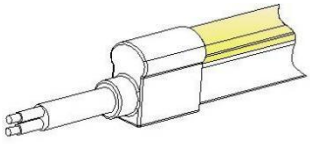

Parts option

straight exit end cap