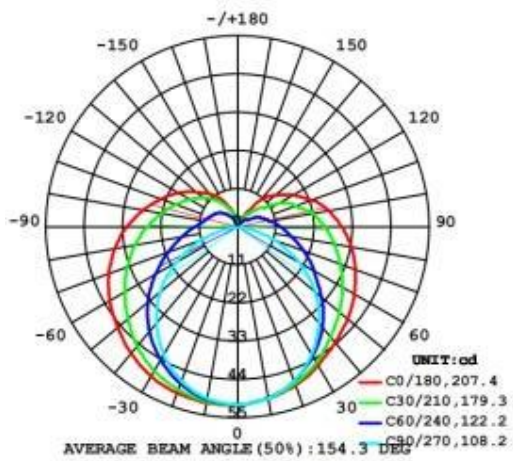

## specification

Item name	section picture	bending direction	CCT	FPC width	LED type	led qty /m	minimum cut	power/m	voltage	beam angle	IP	wiring method
S0817D		side bending curve	single color	8mm	2835	120pcs /m	6pcs /50mm	9W /M	DC24V	150°	IP67	straight /side 0.2M
			RGB	8mm	3838 RGB	96pcs /m	6pcs /62.5mm	12W /M	DC24V	150°	IP67	straight /side 0.2M
T1023D		side bending curve	single color	10mm	2835	120pcs /m	6pcs /50mm	12W /M	DC24V	150°	IP67	straight exit cable 0.2M
			RGB	10mm	5050 RGB	96pcs /m	6pcs /62.5mm	12W /M	DC24V	150°	IP67	straight exit cable 0.2M
S1225D		side bending curve	single color	10mm	2835	120pcs /m	6pcs /50mm	12W /M	DC24V	150°	IP67	straight /side 0.2M
			RGB	10mm	5050 RGB	96pcs /m	6pcs /62.5mm	12W /M	DC24V	150°	IP67	straight /side 0.2M

## distribution curve flux

distribution curve flux

effective mean illumination

## bending direction