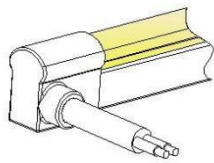

## specification

Item name	section picture	bending direction	CCT	FPC width	LED type	led qty /m	minimum cut	power/m	voltage	beam angle	IP	wiring method
S0817D		side bending curve	single color	8mm	2835	120pcs /m	6pcs /50mm	9W /M	DC24V	150°	IP67	straight /side 0.2M
			RGB	8mm	3838 RGB	96pcs /m	6pcs /62.5mm	12W /M	DC24V	150°	IP67	straight /side 0.2M
T1023D		side bending curve	single color	10mm	2835	120pcs /m	6pcs /50mm	12W /M	DC24V	150°	IP67	straight exit cable 0.2M
			RGB	10mm	5050 RGB	96pcs /m	6pcs /62.5mm	12W /M	DC24V	150°	IP67	straight exit cable 0.2M
S1225D		side bending curve	single color	10mm	2835	120pcs /m	6pcs /50mm	12W /M	DC24V	150°	IP67	straight /side 0.2M
			RGB	10mm	5050 RGB	96pcs /m	6pcs /62.5mm	12W /M	DC24V	150°	IP67	straight /side 0.2M

## bending direction

## installation section

## Parts option

straight exit end cap

side end cap

end cap

aluminum clip

aluminum profile

keel

cable