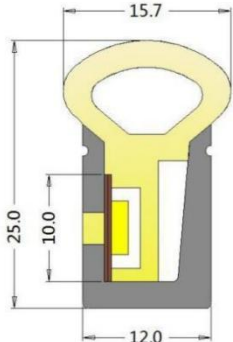

Silicone Neon Flex LED Strip Series

feature:

1. side bending- curve neon flex. Uniform light, no facula (Two-color silicone extrusion);
2. Stronger holder of LED, LM80 qualified; 3OZ copper PCB, real uniform even light without voltage drop;
3. Visual cutting window/A variety of colors available/IP67/3-5years quality warranty;
4. Silicone and LED strip co-extrusion technology, food-grade environment friendly silicone material, with weather resistance, UV resistance, salt spray resistance and corrosion resistance;
5. Working/Storage Temperature: -20°C~45°C/-25°C~65°C;
6. UCE, CQC, ROHS certificates ;

application

- Indoor/outdoor lighting ;
- Building contour lighting ;
- bathroom/boat/truck profile lighting

S1225D