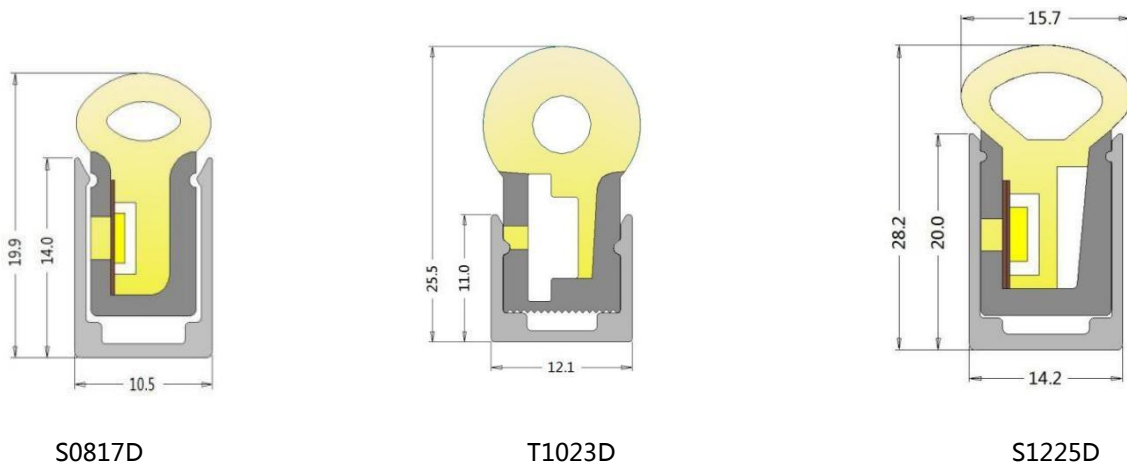

installation section