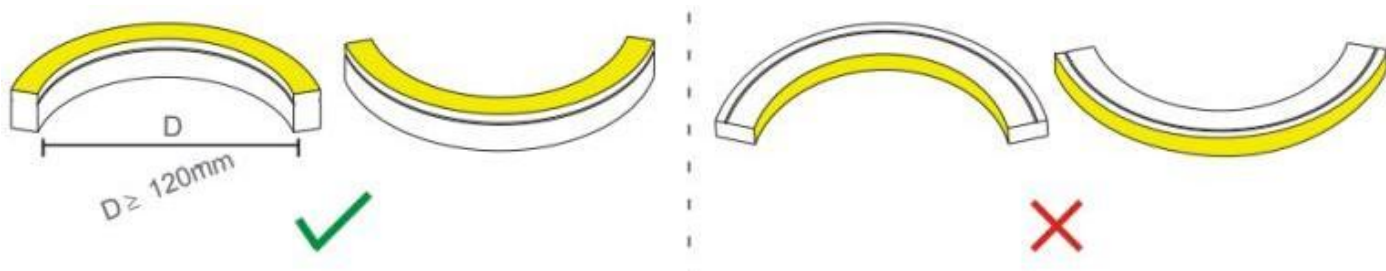

## specification

Item name	section picture	bending direction	CCT	FPC width	LED type	led qty /m	minimum cut	power/m	voltage	beam angle	IP	wiring method
S0817D		side bending curve	single color	8mm	2835	120pcs /m	6pcs /50mm	9W /M	DC24V	150°	IP67	straight /side 0.2M
			RGB	8mm	3838 RGB	96pcs /m	6pcs /62.5mm	12W /M	DC24V	150°	IP67	straight /side 0.2M
T1023D		side bending curve	single color	10mm	2835	120pcs /m	6pcs /50mm	12W /M	DC24V	150°	IP67	straight exit cable 0.2M
			RGB	10mm	5050 RGB	96pcs /m	6pcs /62.5mm	12W /M	DC24V	150°	IP67	straight exit cable 0.2M
S1225D		side bending curve	single color	10mm	2835	120pcs /m	6pcs /50mm	12W /M	DC24V	150°	IP67	straight /side 0.2M
			RGB	10mm	5050 RGB	96pcs /m	6pcs /62.5mm	12W /M	DC24V	150°	IP67	straight /side 0.2M

## distribution curve flux

distribution curve flux

effective mean illumination

## bending direction