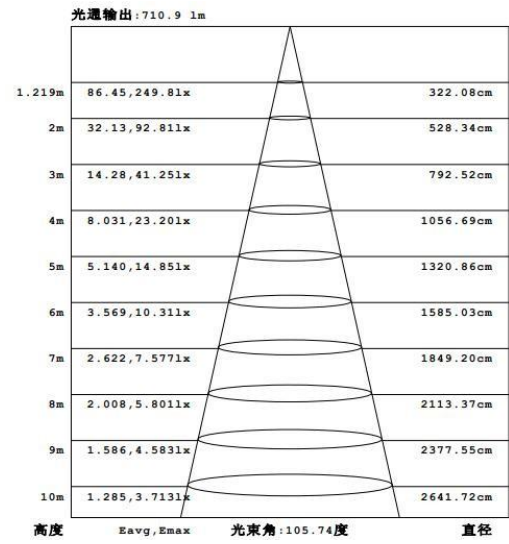

T3016A1

T3021A

Specification

Item name	section picture	bending direction	CCT	FPC width	LED type	led qty /m	Min cut	power/ m	Voltage	beam angel	IP	wiring method
S1010A		top bending	single color	8mm	2835	168pcs/m	7pcs/41.7mm	9W/M	DC24V	120°	IP67	straight exit cable /side cable/bottom cable 0.2M
			RGB	8mm	3838	120pcs/m	6pcs/50mm	12W/M	DC24V	120°	IP67	straight exit cable /side cable/bottom cable 0.2M
T1212A		top bending	single color	8mm	2835	120pcs/m	6pcs/50mm	9W/M	DC24V	120°	IP67	straight exit cable 0.2M
			RGB	8mm	3838	96pcs/m	6pcs/62.5mm	12W/M	DC24V	120°	IP67	straight exit cable 0.2M
S1313A		top bending	single color	10mm	2835	120pcs/m	6pcs/50mm	12W/M	DC24V	120°	IP67	straight exit cable /side cable/bottom cable 0.2M
			RGB	10mm	5050	96pcs/m	6pcs/62.5mm	12W/M	DC24V	120°	IP67	straight exit cable /side cable/bottom cable 0.2M
S1616A		top bending	single color	12mm	2835	120pcs/m	6pcs/50mm	12W/M	DC24V	120°	IP67	straight exit cable 0.2M
			RGB	12mm	5050	96pcs/m	6pcs/62.5mm	12W/M	DC24V	120°	IP67	straight exit cable 0.2M
T2014A		top bending	single color	12mm	2835	120pcs/m	6pcs/50mm	12W/M	DC24V	120°	IP67	straight exit cable /side cable/bottom cable 0.2M
			RGB	12mm	5050	96pcs/m	6pcs/62.5mm	12W/M	DC24V	120°	IP67	straight exit cable /side cable/bottom cable 0.2M
T3016A1		top bending	single color	14mm	2835	240pcs/m	12pcs/50mm	18W/M	DC24V	120°	IP67	straight exit cable 0.2M
			RGB	14mm	3838	192pcs/m	12pcs/62.5mm	24W/M	DC24V	120°	IP67	straight exit cable 0.2M
T3021A		top bending	single color	14mm	2835	240pcs/m	12pcs/50mm	18W/M	DC24V	120°	IP67	straight exit cable 0.2M
			RGB	14mm	3838	192pcs/m	12pcs/62.5mm	24W/M	DC24V	120°	IP67	straight exit cable 0.2M

note:standard single color为 2700K,3000K,3500K,4000K,6400K,R,G,B,Y

distribution curve flux

effective mean illumination

bending direction

Installation section

S1010A

T1212A

S1313A