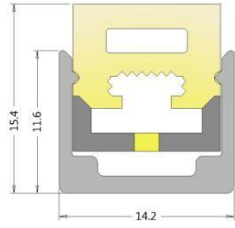

T3016A1

T3021A

Specification

Item name	section picture	bending direction	CCT	FPC width	LED type	led qty /m	Min cut	power/ m	Voltage	beam angel	IP	wiring method
S1010A		top bending	single color	8mm	2835	168pcs/m	7pcs/41.7mm	9W/M	DC24V	120°	IP67	straight exit cable /side cable/bottom cable 0.2M
			RGB	8mm	3838	120pcs/m	6pcs/50mm	12W/M	DC24V	120°	IP67	straight exit cable /side cable/bottom cable 0.2M
T1212A		top bending	single color	8mm	2835	120pcs/m	6pcs/50mm	9W/M	DC24V	120°	IP67	straight exit cable 0.2M
			RGB	8mm	3838	96pcs/m	6pcs/62.5mm	12W/M	DC24V	120°	IP67	straight exit cable 0.2M
S1313A		top bending	single color	10mm	2835	120pcs/m	6pcs/50mm	12W/M	DC24V	120°	IP67	straight exit cable /side cable/bottom cable 0.2M
			RGB	10mm	5050	96pcs/m	6pcs/62.5mm	12W/M	DC24V	120°	IP67	straight exit cable /side cable/bottom cable 0.2M
S1616A		top bending	single color	12mm	2835	120pcs/m	6pcs/50mm	12W/M	DC24V	120°	IP67	straight exit cable 0.2M
			RGB	12mm	5050	96pcs/m	6pcs/62.5mm	12W/M	DC24V	120°	IP67	straight exit cable 0.2M
T2014A		top bending	single color	12mm	2835	120pcs/m	6pcs/50mm	12W/M	DC24V	120°	IP67	straight exit cable /side cable/bottom cable 0.2M
			RGB	12mm	5050	96pcs/m	6pcs/62.5mm	12W/M	DC24V	120°	IP67	straight exit cable /side cable/bottom cable 0.2M
T3016A1		top bending	single color	14mm	2835	240pcs/m	12pcs/50mm	18W/M	DC24V	120°	IP67	straight exit cable 0.2M
			RGB	14mm	3838	192pcs/m	12pcs/62.5mm	24W/M	DC24V	120°	IP67	straight exit cable 0.2M
T3021A		top bending	single color	14mm	2835	240pcs/m	12pcs/50mm	18W/M	DC24V	120°	IP67	straight exit cable 0.2M
			RGB	14mm	3838	192pcs/m	12pcs/62.5mm	24W/M	DC24V	120°	IP67	straight exit cable 0.2M

note:standard single color为 2700K,3000K,3500K,4000K,6400K,R,G,B,Y

distribution curve flux

effective mean illumination

bending direction

Installation section

S1010A

T1212A

S1313A

S1616A

T2014A

T3016A1

T3021A

Parts option

straight exit end cap

side end cap

bottom end cap