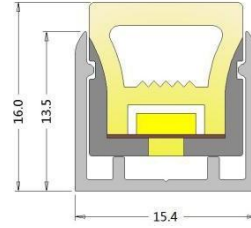

T3016A1

T3021A

Specification

Item name	section picture	bending direction	CCT	FPC width	LED type	led qty /m	Min cut	power/ m	Voltage	beam angel	IP	wiring method
S1010A		top bending	single color	8mm	2835	168pcs/m	7pcs/41.7mm	9W/M	DC24V	120°	IP67	straight exit cable /side cable/bottom cable 0.2M
			RGB	8mm	3838	120pcs/m	6pcs/50mm	12W/M	DC24V	120°	IP67	straight exit cable /side cable/bottom cable 0.2M
T1212A		top bending	single color	8mm	2835	120pcs/m	6pcs/50mm	9W/M	DC24V	120°	IP67	straight exit cable 0.2M
			RGB	8mm	3838	96pcs/m	6pcs/62.5mm	12W/M	DC24V	120°	IP67	straight exit cable 0.2M
S1313A		top bending	single color	10mm	2835	120pcs/m	6pcs/50mm	12W/M	DC24V	120°	IP67	straight exit cable /side cable/bottom cable 0.2M
			RGB	10mm	5050	96pcs/m	6pcs/62.5mm	12W/M	DC24V	120°	IP67	straight exit cable /side cable/bottom cable 0.2M
S1616A		top bending	single color	12mm	2835	120pcs/m	6pcs/50mm	12W/M	DC24V	120°	IP67	straight exit cable 0.2M
			RGB	12mm	5050	96pcs/m	6pcs/62.5mm	12W/M	DC24V	120°	IP67	straight exit cable 0.2M
T2014A		top bending	single color	12mm	2835	120pcs/m	6pcs/50mm	12W/M	DC24V	120°	IP67	straight exit cable /side cable/bottom cable 0.2M
			RGB	12mm	5050	96pcs/m	6pcs/62.5mm	12W/M	DC24V	120°	IP67	straight exit cable /side cable/bottom cable 0.2M
T3016A1		top bending	single color	14mm	2835	240pcs/m	12pcs/50mm	18W/M	DC24V	120°	IP67	straight exit cable 0.2M
			RGB	14mm	3838	192pcs/m	12pcs/62.5mm	24W/M	DC24V	120°	IP67	straight exit cable 0.2M
T3021A		top bending	single color	14mm	2835	240pcs/m	12pcs/50mm	18W/M	DC24V	120°	IP67	straight exit cable 0.2M
			RGB	14mm	3838	192pcs/m	12pcs/62.5mm	24W/M	DC24V	120°	IP67	straight exit cable 0.2M

note:standard single color为 2700K,3000K,3500K,4000K,6400K,R,G,B,Y

distribution curve flux

effective mean illumination

bending direction

Installation section

S1010A

T1212A

S1313A

S1616A

T2014A

T3016A1

T3021A

Parts option

straight exit end cap

side end cap

bottom end cap