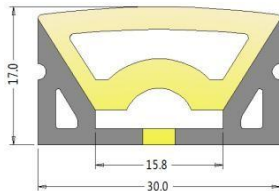

Bending Direction

application

- Indoor/outdoor lighting ;
- Building contour lighting ;
- bathroom/boat/truck profile lighting.

S1010A

T1212A

S1313A

S1616A

T2014A

T3016A1

T3021A

Specification

Item name	section picture	bending direction	CCT	FPC width	LED type	led qty /m	Min cut	power/ m	Voltage	beam angel	IP	wiring method
S1010A		top bending	single color	8mm	2835	168pcs/m	7pcs/41.7mm	9W/M	DC24V	120°	IP67	straight exit cable /side cable/bottom cable 0.2M
			RGB	8mm	3838	120pcs/m	6pcs/50mm	12W/M	DC24V	120°	IP67	straight exit cable /side cable/bottom cable 0.2M
T1212A		top bending	single color	8mm	2835	120pcs/m	6pcs/50mm	9W/M	DC24V	120°	IP67	straight exit cable 0.2M
			RGB	8mm	3838	96pcs/m	6pcs/62.5mm	12W/M	DC24V	120°	IP67	straight exit cable 0.2M
S1313A		top bending	single color	10mm	2835	120pcs/m	6pcs/50mm	12W/M	DC24V	120°	IP67	straight exit cable /side cable/bottom cable 0.2M
			RGB	10mm	5050	96pcs/m	6pcs/62.5mm	12W/M	DC24V	120°	IP67	straight exit cable /side cable/bottom cable 0.2M
S1616A		top bending	single color	12mm	2835	120pcs/m	6pcs/50mm	12W/M	DC24V	120°	IP67	straight exit cable 0.2M
			RGB	12mm	5050	96pcs/m	6pcs/62.5mm	12W/M	DC24V	120°	IP67	straight exit cable 0.2M
T2014A		top bending	single color	12mm	2835	120pcs/m	6pcs/50mm	12W/M	DC24V	120°	IP67	straight exit cable /side cable/bottom cable 0.2M
			RGB	12mm	5050	96pcs/m	6pcs/62.5mm	12W/M	DC24V	120°	IP67	straight exit cable /side cable/bottom cable 0.2M
T3016A1		top bending	single color	14mm	2835	240pcs/m	12pcs/50mm	18W/M	DC24V	120°	IP67	straight exit cable 0.2M
			RGB	14mm	3838	192pcs/m	12pcs/62.5mm	24W/M	DC24V	120°	IP67	straight exit cable 0.2M
T3021A		top bending	single color	14mm	2835	240pcs/m	12pcs/50mm	18W/M	DC24V	120°	IP67	straight exit cable 0.2M
			RGB	14mm	3838	192pcs/m	12pcs/62.5mm	24W/M	DC24V	120°	IP67	straight exit cable 0.2M