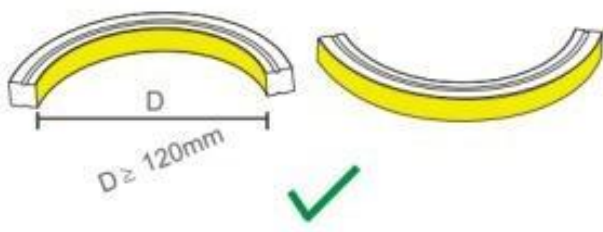

T3016A1

T3021A

Specification

Item name	section picture	bending direction	CCT	FPC width	LED type	led qty /m	Min cut	power/ m	Voltage	beam angel	IP	wiring method
S1010A		top bending	single color	8mm	2835	168pcs/m	7pcs/41.7mm	9W/M	DC24V	120°	IP67	straight exit cable /side cable/bottom cable 0.2M
			RGB	8mm	3838	120pcs/m	6pcs/50mm	12W/M	DC24V	120°	IP67	straight exit cable /side cable/bottom cable 0.2M
T1212A		top bending	single color	8mm	2835	120pcs/m	6pcs/50mm	9W/M	DC24V	120°	IP67	straight exit cable 0.2M
			RGB	8mm	3838	96pcs/m	6pcs/62.5mm	12W/M	DC24V	120°	IP67	straight exit cable 0.2M
S1313A		top bending	single color	10mm	2835	120pcs/m	6pcs/50mm	12W/M	DC24V	120°	IP67	straight exit cable /side cable/bottom cable 0.2M
			RGB	10mm	5050	96pcs/m	6pcs/62.5mm	12W/M	DC24V	120°	IP67	straight exit cable /side cable/bottom cable 0.2M
S1616A		top bending	single color	12mm	2835	120pcs/m	6pcs/50mm	12W/M	DC24V	120°	IP67	straight exit cable 0.2M
			RGB	12mm	5050	96pcs/m	6pcs/62.5mm	12W/M	DC24V	120°	IP67	straight exit cable 0.2M
T2014A		top bending	single color	12mm	2835	120pcs/m	6pcs/50mm	12W/M	DC24V	120°	IP67	straight exit cable /side cable/bottom cable 0.2M
			RGB	12mm	5050	96pcs/m	6pcs/62.5mm	12W/M	DC24V	120°	IP67	straight exit cable /side cable/bottom cable 0.2M
T3016A1		top bending	single color	14mm	2835	240pcs/m	12pcs/50mm	18W/M	DC24V	120°	IP67	straight exit cable 0.2M
			RGB	14mm	3838	192pcs/m	12pcs/62.5mm	24W/M	DC24V	120°	IP67	straight exit cable 0.2M
T3021A		top bending	single color	14mm	2835	240pcs/m	12pcs/50mm	18W/M	DC24V	120°	IP67	straight exit cable 0.2M
			RGB	14mm	3838	192pcs/m	12pcs/62.5mm	24W/M	DC24V	120°	IP67	straight exit cable 0.2M

note:standard single color为 2700K,3000K,3500K,4000K,6400K,R,G,B,Y

distribution curve flux

effective mean illumination

bending direction

Installation section

S1010A

T1212A

S1313A