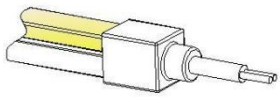

T3016A1

T3021A

Specification

Item name	section picture	bending direction	CCT	FPC width	LED type	led qty /m	Min cut	power/ m	Voltage	beam angel	IP	wiring method
S1010A		top bending	single color	8mm	2835	168pcs/m	7pcs/41.7mm	9W/M	DC24V	120°	IP67	straight exit cable /side cable/bottom cable 0.2M
			RGB	8mm	3838	120pcs/m	6pcs/50mm	12W/M	DC24V	120°	IP67	straight exit cable /side cable/bottom cable 0.2M
T1212A		top bending	single color	8mm	2835	120pcs/m	6pcs/50mm	9W/M	DC24V	120°	IP67	straight exit cable 0.2M
			RGB	8mm	3838	96pcs/m	6pcs/62.5mm	12W/M	DC24V	120°	IP67	straight exit cable 0.2M
S1313A		top bending	single color	10mm	2835	120pcs/m	6pcs/50mm	12W/M	DC24V	120°	IP67	straight exit cable /side cable/bottom cable 0.2M
			RGB	10mm	5050	96pcs/m	6pcs/62.5mm	12W/M	DC24V	120°	IP67	straight exit cable /side cable/bottom cable 0.2M
S1616A		top bending	single color	12mm	2835	120pcs/m	6pcs/50mm	12W/M	DC24V	120°	IP67	straight exit cable 0.2M
			RGB	12mm	5050	96pcs/m	6pcs/62.5mm	12W/M	DC24V	120°	IP67	straight exit cable 0.2M
T2014A		top bending	single color	12mm	2835	120pcs/m	6pcs/50mm	12W/M	DC24V	120°	IP67	straight exit cable /side cable/bottom cable 0.2M
			RGB	12mm	5050	96pcs/m	6pcs/62.5mm	12W/M	DC24V	120°	IP67	straight exit cable /side cable/bottom cable 0.2M
T3016A1		top bending	single color	14mm	2835	240pcs/m	12pcs/50mm	18W/M	DC24V	120°	IP67	straight exit cable 0.2M
			RGB	14mm	3838	192pcs/m	12pcs/62.5mm	24W/M	DC24V	120°	IP67	straight exit cable 0.2M
T3021A		top bending	single color	14mm	2835	240pcs/m	12pcs/50mm	18W/M	DC24V	120°	IP67	straight exit cable 0.2M
			RGB	14mm	3838	192pcs/m	12pcs/62.5mm	24W/M	DC24V	120°	IP67	straight exit cable 0.2M

S1616A

T2014A

T3016A1

T3021A

Parts option

straight exit end cap

side end cap

bottom end cap

end cap

aluminum clip

aluminum profile

keel

cable

glue