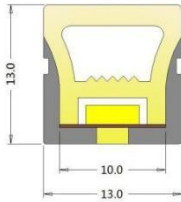

Bending Direction

application

- Indoor/outdoor lighting ;
- Building contour lighting ;
- bathroom/boat/truck profile lighting.

S1010A

T1212A

S1313A

S1616A

T2014A

T3016A1

T3021A

Specification

Item name	section picture	bending direction	CCT	FPC width	LED type	led qty /m	Min cut	power/ m	Voltage	beam angel	IP	wiring method
S1010A		top bending	single color	8mm	2835	168pcs/m	7pcs/41.7mm	9W/M	DC24V	120°	IP67	straight exit cable /side cable/bottom cable 0.2M
			RGB	8mm	3838	120pcs/m	6pcs/50mm	12W/M	DC24V	120°	IP67	straight exit cable /side cable/bottom cable 0.2M
T1212A		top bending	single color	8mm	2835	120pcs/m	6pcs/50mm	9W/M	DC24V	120°	IP67	straight exit cable 0.2M
			RGB	8mm	3838	96pcs/m	6pcs/62.5mm	12W/M	DC24V	120°	IP67	straight exit cable 0.2M
S1313A		top bending	single color	10mm	2835	120pcs/m	6pcs/50mm	12W/M	DC24V	120°	IP67	straight exit cable /side cable/bottom cable 0.2M
			RGB	10mm	5050	96pcs/m	6pcs/62.5mm	12W/M	DC24V	120°	IP67	straight exit cable /side cable/bottom cable 0.2M
S1616A		top bending	single color	12mm	2835	120pcs/m	6pcs/50mm	12W/M	DC24V	120°	IP67	straight exit cable 0.2M
			RGB	12mm	5050	96pcs/m	6pcs/62.5mm	12W/M	DC24V	120°	IP67	straight exit cable 0.2M
T2014A		top bending	single color	12mm	2835	120pcs/m	6pcs/50mm	12W/M	DC24V	120°	IP67	straight exit cable /side cable/bottom cable 0.2M
			RGB	12mm	5050	96pcs/m	6pcs/62.5mm	12W/M	DC24V	120°	IP67	straight exit cable /side cable/bottom cable 0.2M
T3016A1		top bending	single color	14mm	2835	240pcs/m	12pcs/50mm	18W/M	DC24V	120°	IP67	straight exit cable 0.2M
			RGB	14mm	3838	192pcs/m	12pcs/62.5mm	24W/M	DC24V	120°	IP67	straight exit cable 0.2M
T3021A		top bending	single color	14mm	2835	240pcs/m	12pcs/50mm	18W/M	DC24V	120°	IP67	straight exit cable 0.2M
			RGB	14mm	3838	192pcs/m	12pcs/62.5mm	24W/M	DC24V	120°	IP67	straight exit cable 0.2M