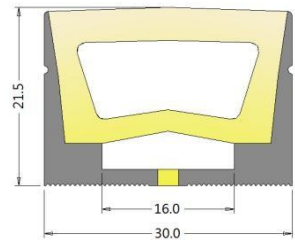

Bending Direction

application

- Indoor/outdoor lighting ;
- Building contour lighting ;
- bathroom/boat/truck profile lighting.

S1010A

T1212A

S1313A

S1616A

T2014A

T3016A1

T3021A

Specification

Item name	section picture	bending direction	CCT	FPC width	LED type	led qty /m	Min cut	power/ m	Voltage	beam angel	IP	wiring method
S1010A		top bending	single color	8mm	2835	168pcs/m	7pcs/41.7mm	9W/M	DC24V	120°	IP67	straight exit cable /side cable/bottom cable 0.2M
			RGB	8mm	3838	120pcs/m	6pcs/50mm	12W/M	DC24V	120°	IP67	straight exit cable /side cable/bottom cable 0.2M
T1212A		top bending	single color	8mm	2835	120pcs/m	6pcs/50mm	9W/M	DC24V	120°	IP67	straight exit cable 0.2M
			RGB	8mm	3838	96pcs/m	6pcs/62.5mm	12W/M	DC24V	120°	IP67	straight exit cable 0.2M
S1313A		top bending	single color	10mm	2835	120pcs/m	6pcs/50mm	12W/M	DC24V	120°	IP67	straight exit cable /side cable/bottom cable 0.2M
			RGB	10mm	5050	96pcs/m	6pcs/62.5mm	12W/M	DC24V	120°	IP67	straight exit cable /side cable/bottom cable 0.2M
S1616A		top bending	single color	12mm	2835	120pcs/m	6pcs/50mm	12W/M	DC24V	120°	IP67	straight exit cable 0.2M
			RGB	12mm	5050	96pcs/m	6pcs/62.5mm	12W/M	DC24V	120°	IP67	straight exit cable 0.2M
T2014A		top bending	single color	12mm	2835	120pcs/m	6pcs/50mm	12W/M	DC24V	120°	IP67	straight exit cable /side cable/bottom cable 0.2M
			RGB	12mm	5050	96pcs/m	6pcs/62.5mm	12W/M	DC24V	120°	IP67	straight exit cable /side cable/bottom cable 0.2M
T3016A1		top bending	single color	14mm	2835	240pcs/m	12pcs/50mm	18W/M	DC24V	120°	IP67	straight exit cable 0.2M
			RGB	14mm	3838	192pcs/m	12pcs/62.5mm	24W/M	DC24V	120°	IP67	straight exit cable 0.2M
T3021A		top bending	single color	14mm	2835	240pcs/m	12pcs/50mm	18W/M	DC24V	120°	IP67	straight exit cable 0.2M
			RGB	14mm	3838	192pcs/m	12pcs/62.5mm	24W/M	DC24V	120°	IP67	straight exit cable 0.2M