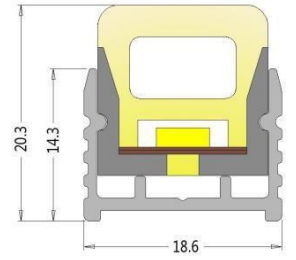

T3016A1

T3021A

Specification

Item name	section picture	bending direction	CCT	FPC width	LED type	led qty /m	Min cut	power/ m	Voltage	beam angel	IP	wiring method
S1010A		top bending	single color	8mm	2835	168pcs/m	7pcs/41.7mm	9W/M	DC24V	120°	IP67	straight exit cable /side cable/bottom cable 0.2M
			RGB	8mm	3838	120pcs/m	6pcs/50mm	12W/M	DC24V	120°	IP67	straight exit cable /side cable/bottom cable 0.2M
T1212A		top bending	single color	8mm	2835	120pcs/m	6pcs/50mm	9W/M	DC24V	120°	IP67	straight exit cable 0.2M
			RGB	8mm	3838	96pcs/m	6pcs/62.5mm	12W/M	DC24V	120°	IP67	straight exit cable 0.2M
S1313A		top bending	single color	10mm	2835	120pcs/m	6pcs/50mm	12W/M	DC24V	120°	IP67	straight exit cable /side cable/bottom cable 0.2M
			RGB	10mm	5050	96pcs/m	6pcs/62.5mm	12W/M	DC24V	120°	IP67	straight exit cable /side cable/bottom cable 0.2M
S1616A		top bending	single color	12mm	2835	120pcs/m	6pcs/50mm	12W/M	DC24V	120°	IP67	straight exit cable 0.2M
			RGB	12mm	5050	96pcs/m	6pcs/62.5mm	12W/M	DC24V	120°	IP67	straight exit cable 0.2M
T2014A		top bending	single color	12mm	2835	120pcs/m	6pcs/50mm	12W/M	DC24V	120°	IP67	straight exit cable /side cable/bottom cable 0.2M
			RGB	12mm	5050	96pcs/m	6pcs/62.5mm	12W/M	DC24V	120°	IP67	straight exit cable /side cable/bottom cable 0.2M
T3016A1		top bending	single color	14mm	2835	240pcs/m	12pcs/50mm	18W/M	DC24V	120°	IP67	straight exit cable 0.2M
			RGB	14mm	3838	192pcs/m	12pcs/62.5mm	24W/M	DC24V	120°	IP67	straight exit cable 0.2M
T3021A		top bending	single color	14mm	2835	240pcs/m	12pcs/50mm	18W/M	DC24V	120°	IP67	straight exit cable 0.2M
			RGB	14mm	3838	192pcs/m	12pcs/62.5mm	24W/M	DC24V	120°	IP67	straight exit cable 0.2M

note:standard single color为 2700K,3000K,3500K,4000K,6400K,R,G,B,Y

distribution curve flux

effective mean illumination

bending direction

Installation section

S1010A

T1212A

S1313A

S1616A

T2014A

T3016A1

T3021A

Parts option

straight exit end cap

side end cap

bottom end cap