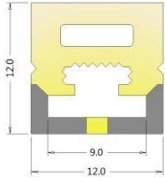

Bending Direction

application

- Indoor/outdoor lighting ;
- Building contour lighting ;
- bathroom/boat/truck profile lighting.

S1010A

T1212A

S1313A

S1616A

T2014A

T3016A1

T3021A

Specification

Item name	section picture	bending direction	CCT	FPC width	LED type	led qty /m	Min cut	power/ m	Voltage	beam angel	IP	wiring method
S1010A		top bending	single color	8mm	2835	168pcs/m	7pcs/41.7mm	9W/M	DC24V	120°	IP67	straight exit cable /side cable/bottom cable 0.2M
			RGB	8mm	3838	120pcs/m	6pcs/50mm	12W/M	DC24V	120°	IP67	straight exit cable /side cable/bottom cable 0.2M
T1212A		top bending	single color	8mm	2835	120pcs/m	6pcs/50mm	9W/M	DC24V	120°	IP67	straight exit cable 0.2M
			RGB	8mm	3838	96pcs/m	6pcs/62.5mm	12W/M	DC24V	120°	IP67	straight exit cable 0.2M
S1313A		top bending	single color	10mm	2835	120pcs/m	6pcs/50mm	12W/M	DC24V	120°	IP67	straight exit cable /side cable/bottom cable 0.2M
			RGB	10mm	5050	96pcs/m	6pcs/62.5mm	12W/M	DC24V	120°	IP67	straight exit cable /side cable/bottom cable 0.2M
S1616A		top bending	single color	12mm	2835	120pcs/m	6pcs/50mm	12W/M	DC24V	120°	IP67	straight exit cable 0.2M
			RGB	12mm	5050	96pcs/m	6pcs/62.5mm	12W/M	DC24V	120°	IP67	straight exit cable 0.2M
T2014A		top bending	single color	12mm	2835	120pcs/m	6pcs/50mm	12W/M	DC24V	120°	IP67	straight exit cable /side cable/bottom cable 0.2M
			RGB	12mm	5050	96pcs/m	6pcs/62.5mm	12W/M	DC24V	120°	IP67	straight exit cable /side cable/bottom cable 0.2M
T3016A1		top bending	single color	14mm	2835	240pcs/m	12pcs/50mm	18W/M	DC24V	120°	IP67	straight exit cable 0.2M
			RGB	14mm	3838	192pcs/m	12pcs/62.5mm	24W/M	DC24V	120°	IP67	straight exit cable 0.2M
T3021A		top bending	single color	14mm	2835	240pcs/m	12pcs/50mm	18W/M	DC24V	120°	IP67	straight exit cable 0.2M
			RGB	14mm	3838	192pcs/m	12pcs/62.5mm	24W/M	DC24V	120°	IP67	straight exit cable 0.2M