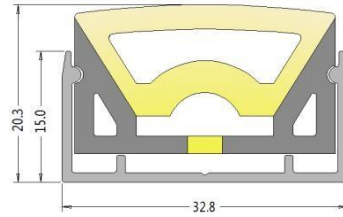

T3016A1

T3021A

Specification

Item name	section picture	bending direction	CCT	FPC width	LED type	led qty /m	Min cut	power/ m	Voltage	beam angel	IP	wiring method
S1010A		top bending	single color	8mm	2835	168pcs/m	7pcs/41.7mm	9W/M	DC24V	120°	IP67	straight exit cable /side cable/bottom cable 0.2M
			RGB	8mm	3838	120pcs/m	6pcs/50mm	12W/M	DC24V	120°	IP67	straight exit cable /side cable/bottom cable 0.2M
T1212A		top bending	single color	8mm	2835	120pcs/m	6pcs/50mm	9W/M	DC24V	120°	IP67	straight exit cable 0.2M
			RGB	8mm	3838	96pcs/m	6pcs/62.5mm	12W/M	DC24V	120°	IP67	straight exit cable 0.2M
S1313A		top bending	single color	10mm	2835	120pcs/m	6pcs/50mm	12W/M	DC24V	120°	IP67	straight exit cable /side cable/bottom cable 0.2M
			RGB	10mm	5050	96pcs/m	6pcs/62.5mm	12W/M	DC24V	120°	IP67	straight exit cable /side cable/bottom cable 0.2M
S1616A		top bending	single color	12mm	2835	120pcs/m	6pcs/50mm	12W/M	DC24V	120°	IP67	straight exit cable 0.2M
			RGB	12mm	5050	96pcs/m	6pcs/62.5mm	12W/M	DC24V	120°	IP67	straight exit cable 0.2M
T2014A		top bending	single color	12mm	2835	120pcs/m	6pcs/50mm	12W/M	DC24V	120°	IP67	straight exit cable /side cable/bottom cable 0.2M
			RGB	12mm	5050	96pcs/m	6pcs/62.5mm	12W/M	DC24V	120°	IP67	straight exit cable /side cable/bottom cable 0.2M
T3016A1		top bending	single color	14mm	2835	240pcs/m	12pcs/50mm	18W/M	DC24V	120°	IP67	straight exit cable 0.2M
			RGB	14mm	3838	192pcs/m	12pcs/62.5mm	24W/M	DC24V	120°	IP67	straight exit cable 0.2M
T3021A		top bending	single color	14mm	2835	240pcs/m	12pcs/50mm	18W/M	DC24V	120°	IP67	straight exit cable 0.2M
			RGB	14mm	3838	192pcs/m	12pcs/62.5mm	24W/M	DC24V	120°	IP67	straight exit cable 0.2M

note:standard single color为 2700K,3000K,3500K,4000K,6400K,R,G,B,Y

distribution curve flux

effective mean illumination

bending direction

Installation section

S1010A

T1212A

S1313A

S1616A

T2014A

T3016A1

T3021A

Parts option

straight exit end cap

side end cap

bottom end cap