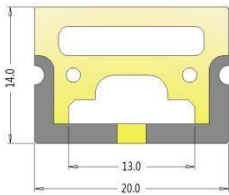

Bending Direction

application

- Indoor/outdoor lighting ;
- Building contour lighting ;
- bathroom/boat/truck profile lighting.

S1010A

T1212A

S1313A

S1616A

T2014A

T3016A1

T3021A

Specification

Item name	section picture	bending direction	CCT	FPC width	LED type	led qty /m	Min cut	power/ m	Voltage	beam angel	IP	wiring method
S1010A		top bending	single color	8mm	2835	168pcs/m	7pcs/41.7mm	9W/M	DC24V	120°	IP67	straight exit cable /side cable/bottom cable 0.2M
			RGB	8mm	3838	120pcs/m	6pcs/50mm	12W/M	DC24V	120°	IP67	straight exit cable /side cable/bottom cable 0.2M
T1212A		top bending	single color	8mm	2835	120pcs/m	6pcs/50mm	9W/M	DC24V	120°	IP67	straight exit cable 0.2M
			RGB	8mm	3838	96pcs/m	6pcs/62.5mm	12W/M	DC24V	120°	IP67	straight exit cable 0.2M
S1313A		top bending	single color	10mm	2835	120pcs/m	6pcs/50mm	12W/M	DC24V	120°	IP67	straight exit cable /side cable/bottom cable 0.2M
			RGB	10mm	5050	96pcs/m	6pcs/62.5mm	12W/M	DC24V	120°	IP67	straight exit cable /side cable/bottom cable 0.2M
S1616A		top bending	single color	12mm	2835	120pcs/m	6pcs/50mm	12W/M	DC24V	120°	IP67	straight exit cable 0.2M
			RGB	12mm	5050	96pcs/m	6pcs/62.5mm	12W/M	DC24V	120°	IP67	straight exit cable 0.2M
T2014A		top bending	single color	12mm	2835	120pcs/m	6pcs/50mm	12W/M	DC24V	120°	IP67	straight exit cable /side cable/bottom cable 0.2M
			RGB	12mm	5050	96pcs/m	6pcs/62.5mm	12W/M	DC24V	120°	IP67	straight exit cable /side cable/bottom cable 0.2M
T3016A1		top bending	single color	14mm	2835	240pcs/m	12pcs/50mm	18W/M	DC24V	120°	IP67	straight exit cable 0.2M
			RGB	14mm	3838	192pcs/m	12pcs/62.5mm	24W/M	DC24V	120°	IP67	straight exit cable 0.2M
T3021A		top bending	single color	14mm	2835	240pcs/m	12pcs/50mm	18W/M	DC24V	120°	IP67	straight exit cable 0.2M
			RGB	14mm	3838	192pcs/m	12pcs/62.5mm	24W/M	DC24V	120°	IP67	straight exit cable 0.2M