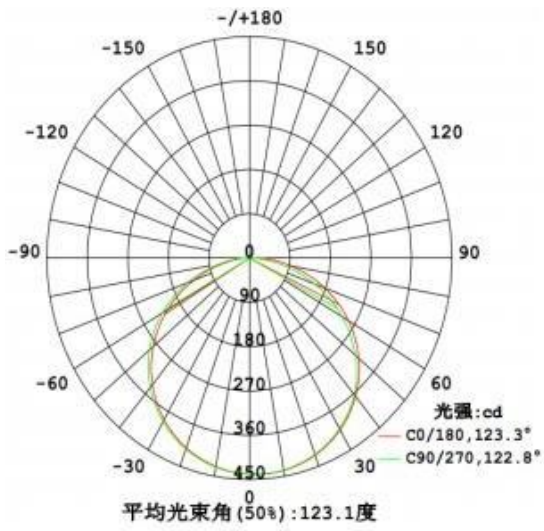

T3016A1

T3021A

Specification

Item name	section picture	bending direction	CCT	FPC width	LED type	led qty /m	Min cut	power/ m	Voltage	beam angel	IP	wiring method
S1010A		top bending	single color	8mm	2835	168pcs/m	7pcs/41.7mm	9W/M	DC24V	120°	IP67	straight exit cable /side cable/bottom cable 0.2M
			RGB	8mm	3838	120pcs/m	6pcs/50mm	12W/M	DC24V	120°	IP67	straight exit cable /side cable/bottom cable 0.2M
T1212A		top bending	single color	8mm	2835	120pcs/m	6pcs/50mm	9W/M	DC24V	120°	IP67	straight exit cable 0.2M
			RGB	8mm	3838	96pcs/m	6pcs/62.5mm	12W/M	DC24V	120°	IP67	straight exit cable 0.2M
S1313A		top bending	single color	10mm	2835	120pcs/m	6pcs/50mm	12W/M	DC24V	120°	IP67	straight exit cable /side cable/bottom cable 0.2M
			RGB	10mm	5050	96pcs/m	6pcs/62.5mm	12W/M	DC24V	120°	IP67	straight exit cable /side cable/bottom cable 0.2M
S1616A		top bending	single color	12mm	2835	120pcs/m	6pcs/50mm	12W/M	DC24V	120°	IP67	straight exit cable 0.2M
			RGB	12mm	5050	96pcs/m	6pcs/62.5mm	12W/M	DC24V	120°	IP67	straight exit cable 0.2M
T2014A		top bending	single color	12mm	2835	120pcs/m	6pcs/50mm	12W/M	DC24V	120°	IP67	straight exit cable /side cable/bottom cable 0.2M
			RGB	12mm	5050	96pcs/m	6pcs/62.5mm	12W/M	DC24V	120°	IP67	straight exit cable /side cable/bottom cable 0.2M
T3016A1		top bending	single color	14mm	2835	240pcs/m	12pcs/50mm	18W/M	DC24V	120°	IP67	straight exit cable 0.2M
			RGB	14mm	3838	192pcs/m	12pcs/62.5mm	24W/M	DC24V	120°	IP67	straight exit cable 0.2M
T3021A		top bending	single color	14mm	2835	240pcs/m	12pcs/50mm	18W/M	DC24V	120°	IP67	straight exit cable 0.2M
			RGB	14mm	3838	192pcs/m	12pcs/62.5mm	24W/M	DC24V	120°	IP67	straight exit cable 0.2M

note:standard single color为 2700K,3000K,3500K,4000K,6400K,R,G,B,Y

distribution curve flux

effective mean illumination

bending direction

Installation section

S1010A

T1212A

S1313A