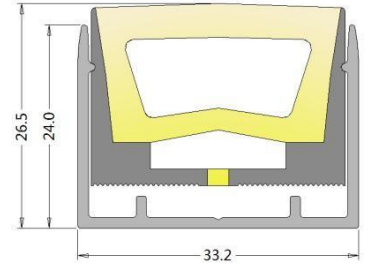

T3016A1

T3021A

Specification

Item name	section picture	bending direction	CCT	FPC width	LED type	led qty /m	Min cut	power/ m	Voltage	beam angel	IP	wiring method
S1010A		top bending	single color	8mm	2835	168pcs/m	7pcs/41.7mm	9W/M	DC24V	120°	IP67	straight exit cable /side cable/bottom cable 0.2M
			RGB	8mm	3838	120pcs/m	6pcs/50mm	12W/M	DC24V	120°	IP67	straight exit cable /side cable/bottom cable 0.2M
T1212A		top bending	single color	8mm	2835	120pcs/m	6pcs/50mm	9W/M	DC24V	120°	IP67	straight exit cable 0.2M
			RGB	8mm	3838	96pcs/m	6pcs/62.5mm	12W/M	DC24V	120°	IP67	straight exit cable 0.2M
S1313A		top bending	single color	10mm	2835	120pcs/m	6pcs/50mm	12W/M	DC24V	120°	IP67	straight exit cable /side cable/bottom cable 0.2M
			RGB	10mm	5050	96pcs/m	6pcs/62.5mm	12W/M	DC24V	120°	IP67	straight exit cable /side cable/bottom cable 0.2M
S1616A		top bending	single color	12mm	2835	120pcs/m	6pcs/50mm	12W/M	DC24V	120°	IP67	straight exit cable 0.2M
			RGB	12mm	5050	96pcs/m	6pcs/62.5mm	12W/M	DC24V	120°	IP67	straight exit cable 0.2M
T2014A		top bending	single color	12mm	2835	120pcs/m	6pcs/50mm	12W/M	DC24V	120°	IP67	straight exit cable /side cable/bottom cable 0.2M
			RGB	12mm	5050	96pcs/m	6pcs/62.5mm	12W/M	DC24V	120°	IP67	straight exit cable /side cable/bottom cable 0.2M
T3016A1		top bending	single color	14mm	2835	240pcs/m	12pcs/50mm	18W/M	DC24V	120°	IP67	straight exit cable 0.2M
			RGB	14mm	3838	192pcs/m	12pcs/62.5mm	24W/M	DC24V	120°	IP67	straight exit cable 0.2M
T3021A		top bending	single color	14mm	2835	240pcs/m	12pcs/50mm	18W/M	DC24V	120°	IP67	straight exit cable 0.2M
			RGB	14mm	3838	192pcs/m	12pcs/62.5mm	24W/M	DC24V	120°	IP67	straight exit cable 0.2M

note:standard single color为 2700K,3000K,3500K,4000K,6400K,R,G,B,Y

distribution curve flux

effective mean illumination

bending direction

Installation section

S1010A

T1212A

S1313A

S1616A

T2014A

T3016A1

T3021A

Parts option

straight exit end cap

side end cap

bottom end cap