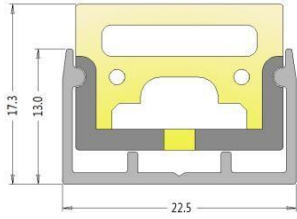

T3016A1

T3021A

Specification

Item name	section picture	bending direction	CCT	FPC width	LED type	led qty /m	Min cut	power/ m	Voltage	beam angel	IP	wiring method
S1010A		top bending	single color	8mm	2835	168pcs/m	7pcs/41.7mm	9W/M	DC24V	120°	IP67	straight exit cable /side cable/bottom cable 0.2M
			RGB	8mm	3838	120pcs/m	6pcs/50mm	12W/M	DC24V	120°	IP67	straight exit cable /side cable/bottom cable 0.2M
T1212A		top bending	single color	8mm	2835	120pcs/m	6pcs/50mm	9W/M	DC24V	120°	IP67	straight exit cable 0.2M
			RGB	8mm	3838	96pcs/m	6pcs/62.5mm	12W/M	DC24V	120°	IP67	straight exit cable 0.2M
S1313A		top bending	single color	10mm	2835	120pcs/m	6pcs/50mm	12W/M	DC24V	120°	IP67	straight exit cable /side cable/bottom cable 0.2M
			RGB	10mm	5050	96pcs/m	6pcs/62.5mm	12W/M	DC24V	120°	IP67	straight exit cable /side cable/bottom cable 0.2M
S1616A		top bending	single color	12mm	2835	120pcs/m	6pcs/50mm	12W/M	DC24V	120°	IP67	straight exit cable 0.2M
			RGB	12mm	5050	96pcs/m	6pcs/62.5mm	12W/M	DC24V	120°	IP67	straight exit cable 0.2M
T2014A		top bending	single color	12mm	2835	120pcs/m	6pcs/50mm	12W/M	DC24V	120°	IP67	straight exit cable /side cable/bottom cable 0.2M
			RGB	12mm	5050	96pcs/m	6pcs/62.5mm	12W/M	DC24V	120°	IP67	straight exit cable /side cable/bottom cable 0.2M
T3016A1		top bending	single color	14mm	2835	240pcs/m	12pcs/50mm	18W/M	DC24V	120°	IP67	straight exit cable 0.2M
			RGB	14mm	3838	192pcs/m	12pcs/62.5mm	24W/M	DC24V	120°	IP67	straight exit cable 0.2M
T3021A		top bending	single color	14mm	2835	240pcs/m	12pcs/50mm	18W/M	DC24V	120°	IP67	straight exit cable 0.2M
			RGB	14mm	3838	192pcs/m	12pcs/62.5mm	24W/M	DC24V	120°	IP67	straight exit cable 0.2M

note:standard single color为 2700K,3000K,3500K,4000K,6400K,R,G,B,Y

distribution curve flux

effective mean illumination

bending direction

Installation section

S1010A

T1212A

S1313A

S1616A

T2014A

T3016A1

T3021A

Parts option

straight exit end cap

side end cap

bottom end cap