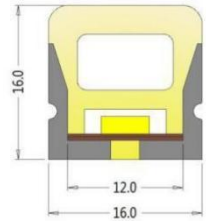

Bending Direction

application

- Indoor/outdoor lighting ;
- Building contour lighting ;
- bathroom/boat/truck profile lighting.

S1010A

T1212A

S1313A

S1616A

T2014A

T3016A1

T3021A

Specification

Item name	section picture	bending direction	CCT	FPC width	LED type	led qty /m	Min cut	power/ m	Voltage	beam angel	IP	wiring method
S1010A		top bending	single color	8mm	2835	168pcs/m	7pcs/41.7mm	9W/M	DC24V	120°	IP67	straight exit cable /side cable/bottom cable 0.2M
			RGB	8mm	3838	120pcs/m	6pcs/50mm	12W/M	DC24V	120°	IP67	straight exit cable /side cable/bottom cable 0.2M
T1212A		top bending	single color	8mm	2835	120pcs/m	6pcs/50mm	9W/M	DC24V	120°	IP67	straight exit cable 0.2M
			RGB	8mm	3838	96pcs/m	6pcs/62.5mm	12W/M	DC24V	120°	IP67	straight exit cable 0.2M
S1313A		top bending	single color	10mm	2835	120pcs/m	6pcs/50mm	12W/M	DC24V	120°	IP67	straight exit cable /side cable/bottom cable 0.2M
			RGB	10mm	5050	96pcs/m	6pcs/62.5mm	12W/M	DC24V	120°	IP67	straight exit cable /side cable/bottom cable 0.2M
S1616A		top bending	single color	12mm	2835	120pcs/m	6pcs/50mm	12W/M	DC24V	120°	IP67	straight exit cable 0.2M
			RGB	12mm	5050	96pcs/m	6pcs/62.5mm	12W/M	DC24V	120°	IP67	straight exit cable 0.2M
T2014A		top bending	single color	12mm	2835	120pcs/m	6pcs/50mm	12W/M	DC24V	120°	IP67	straight exit cable /side cable/bottom cable 0.2M
			RGB	12mm	5050	96pcs/m	6pcs/62.5mm	12W/M	DC24V	120°	IP67	straight exit cable /side cable/bottom cable 0.2M
T3016A1		top bending	single color	14mm	2835	240pcs/m	12pcs/50mm	18W/M	DC24V	120°	IP67	straight exit cable 0.2M
			RGB	14mm	3838	192pcs/m	12pcs/62.5mm	24W/M	DC24V	120°	IP67	straight exit cable 0.2M
T3021A		top bending	single color	14mm	2835	240pcs/m	12pcs/50mm	18W/M	DC24V	120°	IP67	straight exit cable 0.2M
			RGB	14mm	3838	192pcs/m	12pcs/62.5mm	24W/M	DC24V	120°	IP67	straight exit cable 0.2M