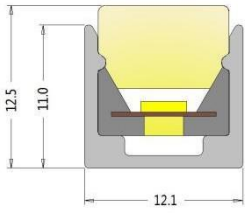

T3016A1

T3021A

Specification

Item name	section picture	bending direction	CCT	FPC width	LED type	led qty /m	Min cut	power/ m	Voltage	beam angel	IP	wiring method
S1010A		top bending	single color	8mm	2835	168pcs/m	7pcs/41.7mm	9W/M	DC24V	120°	IP67	straight exit cable /side cable/bottom cable 0.2M
			RGB	8mm	3838	120pcs/m	6pcs/50mm	12W/M	DC24V	120°	IP67	straight exit cable /side cable/bottom cable 0.2M
T1212A		top bending	single color	8mm	2835	120pcs/m	6pcs/50mm	9W/M	DC24V	120°	IP67	straight exit cable 0.2M
			RGB	8mm	3838	96pcs/m	6pcs/62.5mm	12W/M	DC24V	120°	IP67	straight exit cable 0.2M
S1313A		top bending	single color	10mm	2835	120pcs/m	6pcs/50mm	12W/M	DC24V	120°	IP67	straight exit cable /side cable/bottom cable 0.2M
			RGB	10mm	5050	96pcs/m	6pcs/62.5mm	12W/M	DC24V	120°	IP67	straight exit cable /side cable/bottom cable 0.2M
S1616A		top bending	single color	12mm	2835	120pcs/m	6pcs/50mm	12W/M	DC24V	120°	IP67	straight exit cable 0.2M
			RGB	12mm	5050	96pcs/m	6pcs/62.5mm	12W/M	DC24V	120°	IP67	straight exit cable 0.2M
T2014A		top bending	single color	12mm	2835	120pcs/m	6pcs/50mm	12W/M	DC24V	120°	IP67	straight exit cable /side cable/bottom cable 0.2M
			RGB	12mm	5050	96pcs/m	6pcs/62.5mm	12W/M	DC24V	120°	IP67	straight exit cable /side cable/bottom cable 0.2M
T3016A1		top bending	single color	14mm	2835	240pcs/m	12pcs/50mm	18W/M	DC24V	120°	IP67	straight exit cable 0.2M
			RGB	14mm	3838	192pcs/m	12pcs/62.5mm	24W/M	DC24V	120°	IP67	straight exit cable 0.2M
T3021A		top bending	single color	14mm	2835	240pcs/m	12pcs/50mm	18W/M	DC24V	120°	IP67	straight exit cable 0.2M
			RGB	14mm	3838	192pcs/m	12pcs/62.5mm	24W/M	DC24V	120°	IP67	straight exit cable 0.2M

note:standard single color为 2700K,3000K,3500K,4000K,6400K,R,G,B,Y

distribution curve flux

effective mean illumination

bending direction

Installation section

S1010A

T1212A

S1313A

S1616A

T2014A

T3016A1

T3021A

Parts option

straight exit end cap

side end cap

bottom end cap