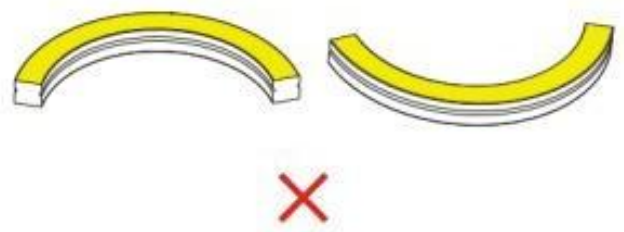

T3016A1

T3021A

Specification

Item name	section picture	bending direction	CCT	FPC width	LED type	led qty /m	Min cut	power/ m	Voltage	beam angel	IP	wiring method
S1010A		top bending	single color	8mm	2835	168pcs/m	7pcs/41.7mm	9W/M	DC24V	120°	IP67	straight exit cable /side cable/bottom cable 0.2M
			RGB	8mm	3838	120pcs/m	6pcs/50mm	12W/M	DC24V	120°	IP67	straight exit cable /side cable/bottom cable 0.2M
T1212A		top bending	single color	8mm	2835	120pcs/m	6pcs/50mm	9W/M	DC24V	120°	IP67	straight exit cable 0.2M
			RGB	8mm	3838	96pcs/m	6pcs/62.5mm	12W/M	DC24V	120°	IP67	straight exit cable 0.2M
S1313A		top bending	single color	10mm	2835	120pcs/m	6pcs/50mm	12W/M	DC24V	120°	IP67	straight exit cable /side cable/bottom cable 0.2M
			RGB	10mm	5050	96pcs/m	6pcs/62.5mm	12W/M	DC24V	120°	IP67	straight exit cable /side cable/bottom cable 0.2M
S1616A		top bending	single color	12mm	2835	120pcs/m	6pcs/50mm	12W/M	DC24V	120°	IP67	straight exit cable 0.2M
			RGB	12mm	5050	96pcs/m	6pcs/62.5mm	12W/M	DC24V	120°	IP67	straight exit cable 0.2M
T2014A		top bending	single color	12mm	2835	120pcs/m	6pcs/50mm	12W/M	DC24V	120°	IP67	straight exit cable /side cable/bottom cable 0.2M
			RGB	12mm	5050	96pcs/m	6pcs/62.5mm	12W/M	DC24V	120°	IP67	straight exit cable /side cable/bottom cable 0.2M
T3016A1		top bending	single color	14mm	2835	240pcs/m	12pcs/50mm	18W/M	DC24V	120°	IP67	straight exit cable 0.2M
			RGB	14mm	3838	192pcs/m	12pcs/62.5mm	24W/M	DC24V	120°	IP67	straight exit cable 0.2M
T3021A		top bending	single color	14mm	2835	240pcs/m	12pcs/50mm	18W/M	DC24V	120°	IP67	straight exit cable 0.2M
			RGB	14mm	3838	192pcs/m	12pcs/62.5mm	24W/M	DC24V	120°	IP67	straight exit cable 0.2M

note:standard single color为 2700K,3000K,3500K,4000K,6400K,R,G,B,Y

distribution curve flux

effective mean illumination

bending direction

Installation section

S1010A

T1212A

S1313A