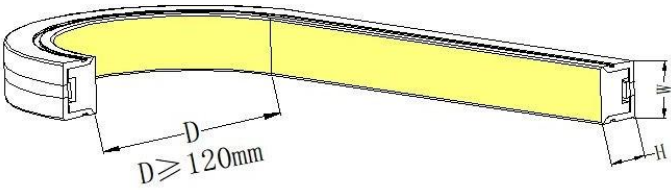

feature:

1. side bending- flat neon flex. Uniform light, no facula (Two-color silicone extrusion);
2. Stronger holder of LED, LM80 qualified; 3OZ copper PCB, real uniform even light without voltage drop;
3. Visual cutting window/A variety of colors available/IP67/3-5years quality warranty;
4. Silicone and LED strip co-extrusion technology, food-grade environment friendly silicone material, with weather resistance, UV resistance, salt spray resistance and corrosion resistance;
5. Working/Storage Temperature: -20°C~45°C/-25°C~65°C;
6. UCE, CQC, ROHS certificates ;

Bending Direction

application

- Indoor/outdoor lighting ;
- Building contour lighting ;
- bathroom/boat/truck profile lighting.