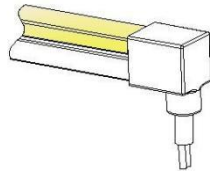

T3016A1

T3021A

Specification

Item name	section picture	bending direction	CCT	FPC width	LED type	led qty /m	Min cut	power/ m	Voltage	beam angel	IP	wiring method
S1010A		top bending	single color	8mm	2835	168pcs/m	7pcs/41.7mm	9W/M	DC24V	120°	IP67	straight exit cable /side cable/bottom cable 0.2M
			RGB	8mm	3838	120pcs/m	6pcs/50mm	12W/M	DC24V	120°	IP67	straight exit cable /side cable/bottom cable 0.2M
T1212A		top bending	single color	8mm	2835	120pcs/m	6pcs/50mm	9W/M	DC24V	120°	IP67	straight exit cable 0.2M
			RGB	8mm	3838	96pcs/m	6pcs/62.5mm	12W/M	DC24V	120°	IP67	straight exit cable 0.2M
S1313A		top bending	single color	10mm	2835	120pcs/m	6pcs/50mm	12W/M	DC24V	120°	IP67	straight exit cable /side cable/bottom cable 0.2M
			RGB	10mm	5050	96pcs/m	6pcs/62.5mm	12W/M	DC24V	120°	IP67	straight exit cable /side cable/bottom cable 0.2M
S1616A		top bending	single color	12mm	2835	120pcs/m	6pcs/50mm	12W/M	DC24V	120°	IP67	straight exit cable 0.2M
			RGB	12mm	5050	96pcs/m	6pcs/62.5mm	12W/M	DC24V	120°	IP67	straight exit cable 0.2M
T2014A		top bending	single color	12mm	2835	120pcs/m	6pcs/50mm	12W/M	DC24V	120°	IP67	straight exit cable /side cable/bottom cable 0.2M
			RGB	12mm	5050	96pcs/m	6pcs/62.5mm	12W/M	DC24V	120°	IP67	straight exit cable /side cable/bottom cable 0.2M
T3016A1		top bending	single color	14mm	2835	240pcs/m	12pcs/50mm	18W/M	DC24V	120°	IP67	straight exit cable 0.2M
			RGB	14mm	3838	192pcs/m	12pcs/62.5mm	24W/M	DC24V	120°	IP67	straight exit cable 0.2M
T3021A		top bending	single color	14mm	2835	240pcs/m	12pcs/50mm	18W/M	DC24V	120°	IP67	straight exit cable 0.2M
			RGB	14mm	3838	192pcs/m	12pcs/62.5mm	24W/M	DC24V	120°	IP67	straight exit cable 0.2M

S1616A

T2014A

T3016A1

T3021A

Parts option

straight exit end cap

side end cap

bottom end cap

end cap

aluminum clip

aluminum profile

keel

cable

glue