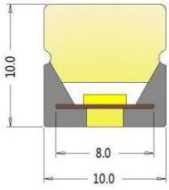

Silicone Neon Flex LED Strip Series

feature:

1. side bending- flat neon flex. Uniform light, no facula (Two-color silicone extrusion);
2. Stronger holder of LED, LM80 qualified; 3OZ copper PCB, real uniform even light without voltage drop;
3. Visual cutting window/A variety of colors available/IP67/3-5years quality warranty;
4. Silicone and LED strip co-extrusion technology, food-grade environment friendly silicone material, with weather resistance, UV resistance, salt spray resistance and corrosion resistance;
5. Working/Storage Temperature: -20°C~45°C/-25°C~65°C;
6. UCE, CQC, ROHS certificates ;

application

- Indoor/outdoor lighting ;
- Building contour lighting ;
- bathroom/boat/truck profile lighting.

S1010A