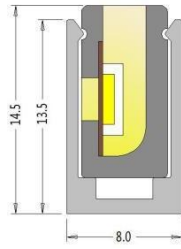

specification

Item name	section picture	bending direction	CCT	FPC width	LED type	led qty /m	minimum cut	power /m	voltage	beam angle	IP	wiring method
T0410C		side bending square	single color	6mm	2835	168pcs/m	7pcs/41.7mm	7W/M	DC24V	120°	IP 67	straight exit cable 0.2M
S0612C		side bending square	single color	8mm	2835	120pcs/m	6pcs/50mm	9W/M	DC24V	120°	IP 67	Straight/bottom 0.2M
			RGB	8mm	3838 RGB	96pcs/m	6pcs/62.5mm	12W/M	DC24V	120°	IP 67	Straight/bottom 0.2M
S0817C		side bending square	single color	8mm	2835	120pcs/m	6pcs/50mm	9W/M	DC24V	120°	IP 67	straight exit cable 0.2M
			RGB	8mm	3838 RGB	96pcs/m	6pcs/62.5mm	12W/M	DC24V	120°	IP 67	straight exit cable 0.2M
S1018C		side bending square	single color	10mm	2835	120pcs/m	6pcs/50mm	12W/M	DC24V	120°	IP 67	straight /side 0.2M
			RGB	10mm	5050 RGB	96pcs/m	6pcs/62.5mm	12W/M	DC24V	120°	IP 67	straight /side 0.2M
S1220C		side bending square	single color	12mm	2835	120pcs/m	6pcs/50mm	15W/M	DC24V	120°	IP 67	straight exit cable /side cable/bottom cable 0.2M
			RGB	12mm	5050 RGB	96pcs/m	6pcs/62.5mm	12W/M	DC24V	120°	IP 67	straight exit cable /side cable/bottom cable 0.2M
T2025C		side bending square	single color	12mm	2835	120pcs/m	6pcs/50mm	15W/M	DC24V	120°	IP 67	straight exit cable 0.2M
			RGB	12mm	5050 RGB	96pcs/m	6pcs/62.5mm	12W/M	DC24V	120°	IP 67	straight exit cable 0.2M

note:standard single color为 2700K,3000K,3500K,4000K,6400K,R,G,B,Y

光通输出: 180.2 lm

高度	Eavg, Emax	光束角: 107.96度	直径
1.219m	20.37, 58.10lx		335.39cm
2m	7.570, 21.59lx		550.18cm
3m	3.364, 9.59lx		825.27cm
4m	1.892, 5.39lx		1100.36cm
5m	1.211, 3.45lx		1375.45cm
6m	0.8411, 2.39lx		1650.54cm
7m	0.6179, 1.76lx		1925.63cm
8m	0.4731, 1.34lx		2200.72cm
9m	0.3738, 1.06lx		2475.81cm
10m	0.3028, 0.86lx		2750.89cm

Distribution curve flux

effective mean illumination

bending direction

installation section

T0410C

S0612C

S0817C

S1018C