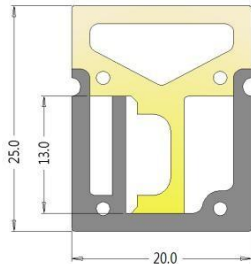

Silicone Neon Flex LED Strip Series

feature:

1. side bending- flat neon flex. Uniform light, no facula (Two-color silicone extrusion);
2. Stronger holder of LED, LM80 qualified; 3OZ copper PCB, real uniform even light without voltage drop;
3. Visual cutting window/A variety of colors available/IP67/3-years quality warranty;
4. Silicone and LED strip co-extrusion technology, food-grade environment friendly silicone material, with weather resistance, UV resistance, salt spray resistance and corrosion resistance;
5. Working/Storage Temperature: -20°C~45°C/-25°C~65°C;
6. UCE, CQC, ROHS certificates ;

application

- Indoor/outdoor lighting ;
- Building contour lighting ;
- bathroom/boat/truck profile lighting.

T2025C