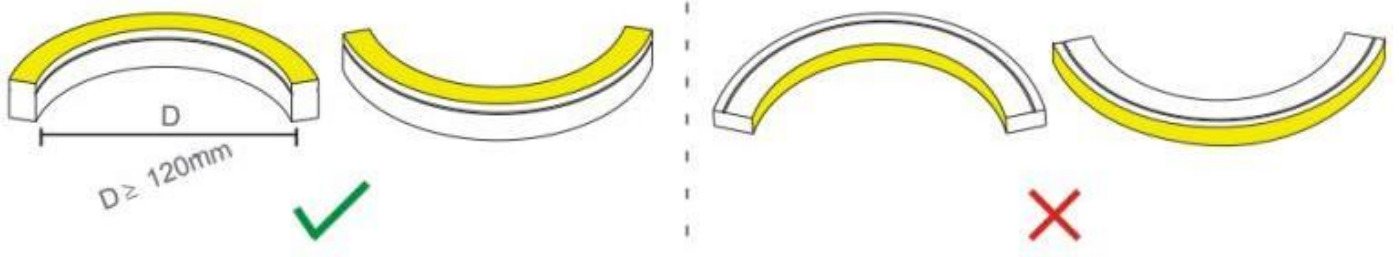

specification

Item name	section picture	bending direction	CCT	FPC width	LED type	led qty /m	minimum cut	power /m	voltage	beam angle	IP	wiring method
T0410C		side bending square	single color	6mm	2835	168pcs/m	7pcs/41.7mm	7W/M	DC24V	120°	IP 67	straight exit cable 0.2M
S0612C		side bending square	single color	8mm	2835	120pcs/m	6pcs/50mm	9W/M	DC24V	120°	IP 67	Straight/bottom 0.2M
			RGB	8mm	3838 RGB	96pcs/m	6pcs/62.5mm	12W/M	DC24V	120°	IP 67	Straight/bottom 0.2M
S0817C		side bending square	single color	8mm	2835	120pcs/m	6pcs/50mm	9W/M	DC24V	120°	IP 67	straight exit cable 0.2M
			RGB	8mm	3838 RGB	96pcs/m	6pcs/62.5mm	12W/M	DC24V	120°	IP 67	straight exit cable 0.2M
S1018C		side bending square	single color	10mm	2835	120pcs/m	6pcs/50mm	12W/M	DC24V	120°	IP 67	straight /side 0.2M
			RGB	10mm	5050 RGB	96pcs/m	6pcs/62.5mm	12W/M	DC24V	120°	IP 67	straight /side 0.2M
S1220C		side bending square	single color	12mm	2835	120pcs/m	6pcs/50mm	15W/M	DC24V	120°	IP 67	straight exit cable /side cable/bottom cable 0.2M
			RGB	12mm	5050 RGB	96pcs/m	6pcs/62.5mm	12W/M	DC24V	120°	IP 67	straight exit cable /side cable/bottom cable 0.2M
T2025C		side bending square	single color	12mm	2835	120pcs/m	6pcs/50mm	15W/M	DC24V	120°	IP 67	straight exit cable 0.2M
			RGB	12mm	5050 RGB	96pcs/m	6pcs/62.5mm	12W/M	DC24V	120°	IP 67	straight exit cable 0.2M

note:standard single color为 2700K,3000K,3500K,4000K,6400K,R,G,B,Y

光通输出: 180.2 lm

高度	Eavg, Emax	光束角: 107.96度	直径
1.219m	20.37, 58.10lx		335.39cm
2m	7.570, 21.59lx		550.18cm
3m	3.364, 9.59lx		825.27cm
4m	1.892, 5.39lx		1100.36cm
5m	1.211, 3.45lx		1375.45cm
6m	0.8411, 2.39lx		1650.54cm
7m	0.6179, 1.76lx		1925.63cm
8m	0.4731, 1.34lx		2200.72cm
9m	0.3738, 1.06lx		2475.81cm
10m	0.3028, 0.86lx		2750.89cm

Distribution curve flux

effective mean illumination

bending direction

installation section

T0410C

S0612C

S0817C

S1018C