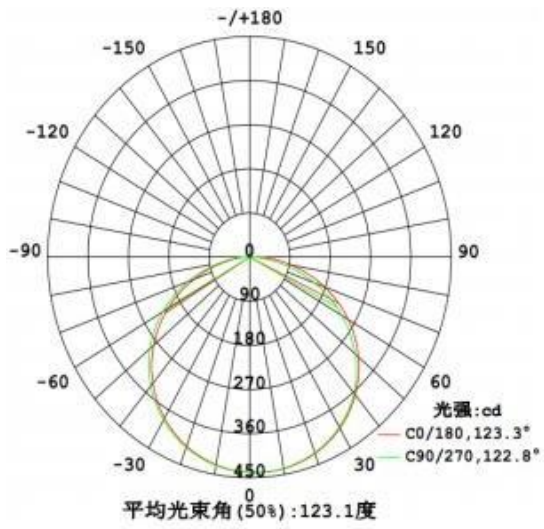

specification

Item name	section picture	bending direction	CCT	FPC width	LED type	led qty /m	minimum cut	power /m	voltage	beam angle	IP	wiring method
T0410C		side bending square	single color	6mm	2835	168pcs/m	7pcs/41.7mm	7W/M	DC24V	120°	IP 67	straight exit cable 0.2M
S0612C		side bending square	single color	8mm	2835	120pcs/m	6pcs/50mm	9W/M	DC24V	120°	IP 67	Straight/bottom 0.2M
			RGB	8mm	3838 RGB	96pcs/m	6pcs/62.5mm	12W/M	DC24V	120°	IP 67	Straight/bottom 0.2M
S0817C		side bending square	single color	8mm	2835	120pcs/m	6pcs/50mm	9W/M	DC24V	120°	IP 67	straight exit cable 0.2M
			RGB	8mm	3838 RGB	96pcs/m	6pcs/62.5mm	12W/M	DC24V	120°	IP 67	straight exit cable 0.2M
S1018C		side bending square	single color	10mm	2835	120pcs/m	6pcs/50mm	12W/M	DC24V	120°	IP 67	straight /side 0.2M
			RGB	10mm	5050 RGB	96pcs/m	6pcs/62.5mm	12W/M	DC24V	120°	IP 67	straight /side 0.2M
S1220C		side bending square	single color	12mm	2835	120pcs/m	6pcs/50mm	15W/M	DC24V	120°	IP 67	straight exit cable /side cable/bottom cable 0.2M
			RGB	12mm	5050 RGB	96pcs/m	6pcs/62.5mm	12W/M	DC24V	120°	IP 67	straight exit cable /side cable/bottom cable 0.2M
T2025C		side bending square	single color	12mm	2835	120pcs/m	6pcs/50mm	15W/M	DC24V	120°	IP 67	straight exit cable 0.2M
			RGB	12mm	5050 RGB	96pcs/m	6pcs/62.5mm	12W/M	DC24V	120°	IP 67	straight exit cable 0.2M

note:standard single color为 2700K,3000K,3500K,4000K,6400K,R,G,B,Y

光通输出: 180.2 lm

高度	Eavg, Emax	光束角: 107.96度	直径
1.219m	20.37, 58.10lx		335.39cm
2m	7.570, 21.59lx		550.18cm
3m	3.364, 9.59lx		825.27cm
4m	1.892, 5.39lx		1100.36cm
5m	1.211, 3.45lx		1375.45cm
6m	0.8411, 2.39lx		1650.54cm
7m	0.6179, 1.76lx		1925.63cm
8m	0.4731, 1.34lx		2200.72cm
9m	0.3738, 1.06lx		2475.81cm
10m	0.3028, 0.86lx		2750.89cm