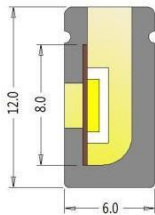

Silicone Neon Flex LED Strip Series

feature:

1. side bending- flat neon flex. Uniform light, no facula (Two-color silicone extrusion);
2. Stronger holder of LED, LM80 qualified; 3OZ copper PCB, real uniform even light without voltage drop;
3. Visual cutting window/A variety of colors available/IP67/3-years quality warranty;
4. Silicone and LED strip co-extrusion technology, food-grade environment friendly silicone material, with weather resistance, UV resistance, salt spray resistance and corrosion resistance;
5. Working/Storage Temperature: -20°C~45°C/-25°C~65°C;
6. UCE, CQC, ROHS certificates ;

application

- Indoor/outdoor lighting ;
- Building contour lighting ;
- bathroom/boat/truck profile lighting.

S0612C