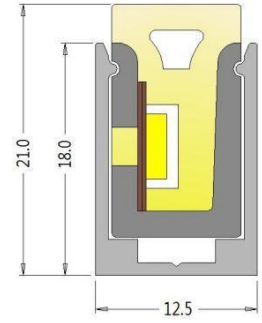

specification

Item name	section picture	bending direction	CCT	FPC width	LED type	led qty /m	minimum cut	power /m	voltage	beam angle	IP	wiring method
T0410C		side bending square	single color	6mm	2835	168pcs/m	7pcs/41.7mm	7W/M	DC24V	120°	IP 67	straight exit cable 0.2M
S0612C		side bending square	single color	8mm	2835	120pcs/m	6pcs/50mm	9W/M	DC24V	120°	IP 67	Straight/bottom 0.2M
			RGB	8mm	3838 RGB	96pcs/m	6pcs/62.5mm	12W/M	DC24V	120°	IP 67	Straight/bottom 0.2M
S0817C		side bending square	single color	8mm	2835	120pcs/m	6pcs/50mm	9W/M	DC24V	120°	IP 67	straight exit cable 0.2M
			RGB	8mm	3838 RGB	96pcs/m	6pcs/62.5mm	12W/M	DC24V	120°	IP 67	straight exit cable 0.2M
S1018C		side bending square	single color	10mm	2835	120pcs/m	6pcs/50mm	12W/M	DC24V	120°	IP 67	straight /side 0.2M
			RGB	10mm	5050 RGB	96pcs/m	6pcs/62.5mm	12W/M	DC24V	120°	IP 67	straight /side 0.2M
S1220C		side bending square	single color	12mm	2835	120pcs/m	6pcs/50mm	15W/M	DC24V	120°	IP 67	straight exit cable /side cable/bottom cable 0.2M
			RGB	12mm	5050 RGB	96pcs/m	6pcs/62.5mm	12W/M	DC24V	120°	IP 67	straight exit cable /side cable/bottom cable 0.2M
T2025C		side bending square	single color	12mm	2835	120pcs/m	6pcs/50mm	15W/M	DC24V	120°	IP 67	straight exit cable 0.2M
			RGB	12mm	5050 RGB	96pcs/m	6pcs/62.5mm	12W/M	DC24V	120°	IP 67	straight exit cable 0.2M

note:standard single color为 2700K,3000K,3500K,4000K,6400K,R,G,B,Y

光通输出: 180.2 lm

高度	Eavg, Emax	光束角: 107.96度	直径
1.219m	20.37, 58.10lx		335.39cm
2m	7.570, 21.59lx		550.18cm
3m	3.364, 9.59lx		825.27cm
4m	1.892, 5.39lx		1100.36cm
5m	1.211, 3.45lx		1375.45cm
6m	0.8411, 2.39lx		1650.54cm
7m	0.6179, 1.76lx		1925.63cm
8m	0.4731, 1.34lx		2200.72cm
9m	0.3738, 1.06lx		2475.81cm
10m	0.3028, 0.86lx		2750.89cm

Distribution curve flux

effective mean illumination

bending direction

installation section

T0410C

S0612C

S0817C

S1018C