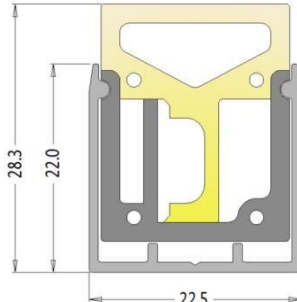

specification

Item name	section picture	bending direction	CCT	FPC width	LED type	led qty /m	minimum cut	power /m	voltage	beam angle	IP	wiring method
T0410C		side bending square	single color	6mm	2835	168pcs/m	7pcs/41.7mm	7W/M	DC24V	120°	IP 67	straight exit cable 0.2M
S0612C		side bending square	single color	8mm	2835	120pcs/m	6pcs/50mm	9W/M	DC24V	120°	IP 67	Straight/bottom 0.2M
			RGB	8mm	3838 RGB	96pcs/m	6pcs/62.5mm	12W/M	DC24V	120°	IP 67	Straight/bottom 0.2M
S0817C		side bending square	single color	8mm	2835	120pcs/m	6pcs/50mm	9W/M	DC24V	120°	IP 67	straight exit cable 0.2M
			RGB	8mm	3838 RGB	96pcs/m	6pcs/62.5mm	12W/M	DC24V	120°	IP 67	straight exit cable 0.2M
S1018C		side bending square	single color	10mm	2835	120pcs/m	6pcs/50mm	12W/M	DC24V	120°	IP 67	straight /side 0.2M
			RGB	10mm	5050 RGB	96pcs/m	6pcs/62.5mm	12W/M	DC24V	120°	IP 67	straight /side 0.2M
S1220C		side bending square	single color	12mm	2835	120pcs/m	6pcs/50mm	15W/M	DC24V	120°	IP 67	straight exit cable /side cable/bottom cable 0.2M
			RGB	12mm	5050 RGB	96pcs/m	6pcs/62.5mm	12W/M	DC24V	120°	IP 67	straight exit cable /side cable/bottom cable 0.2M
T2025C		side bending square	single color	12mm	2835	120pcs/m	6pcs/50mm	15W/M	DC24V	120°	IP 67	straight exit cable 0.2M
			RGB	12mm	5050 RGB	96pcs/m	6pcs/62.5mm	12W/M	DC24V	120°	IP 67	straight exit cable 0.2M

note:standard single color为 2700K,3000K,3500K,4000K,6400K,R,G,B,Y

光通输出: 180.2 lm

高度	Eavg, Emax	光束角: 107.96度	直径
1.219m	20.37, 58.10lx		335.39cm
2m	7.570, 21.59lx		550.18cm
3m	3.364, 9.59lx		825.27cm
4m	1.892, 5.39lx		1100.36cm
5m	1.211, 3.45lx		1375.45cm
6m	0.8411, 2.39lx		1650.54cm
7m	0.6179, 1.76lx		1925.63cm
8m	0.4731, 1.34lx		2200.72cm
9m	0.3738, 1.06lx		2475.81cm
10m	0.3028, 0.86lx		2750.89cm

Distribution curve flux

effective mean illumination

bending direction

installation section

T0410C

S0612C

S0817C

S1018C

S1220C

T2025C

Parts option

straight exit end cap

aluminum profile keel

side end cap

bottom end cap

end cap