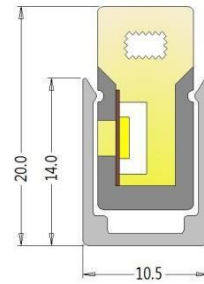

specification

Item name	section picture	bending direction	CCT	FPC width	LED type	led qty /m	minimum cut	power /m	voltage	beam angle	IP	wiring method
T0410C		side bending square	single color	6mm	2835	168pcs/m	7pcs/41.7mm	7W/M	DC24V	120°	IP 67	straight exit cable 0.2M
S0612C		side bending square	single color	8mm	2835	120pcs/m	6pcs/50mm	9W/M	DC24V	120°	IP 67	Straight/bottom 0.2M
			RGB	8mm	3838 RGB	96pcs/m	6pcs/62.5mm	12W/M	DC24V	120°	IP 67	Straight/bottom 0.2M
S0817C		side bending square	single color	8mm	2835	120pcs/m	6pcs/50mm	9W/M	DC24V	120°	IP 67	straight exit cable 0.2M
			RGB	8mm	3838 RGB	96pcs/m	6pcs/62.5mm	12W/M	DC24V	120°	IP 67	straight exit cable 0.2M
S1018C		side bending square	single color	10mm	2835	120pcs/m	6pcs/50mm	12W/M	DC24V	120°	IP 67	straight /side 0.2M
			RGB	10mm	5050 RGB	96pcs/m	6pcs/62.5mm	12W/M	DC24V	120°	IP 67	straight /side 0.2M
S1220C		side bending square	single color	12mm	2835	120pcs/m	6pcs/50mm	15W/M	DC24V	120°	IP 67	straight exit cable /side cable/bottom cable 0.2M
			RGB	12mm	5050 RGB	96pcs/m	6pcs/62.5mm	12W/M	DC24V	120°	IP 67	straight exit cable /side cable/bottom cable 0.2M
T2025C		side bending square	single color	12mm	2835	120pcs/m	6pcs/50mm	15W/M	DC24V	120°	IP 67	straight exit cable 0.2M
			RGB	12mm	5050 RGB	96pcs/m	6pcs/62.5mm	12W/M	DC24V	120°	IP 67	straight exit cable 0.2M

note:standard single color为 2700K,3000K,3500K,4000K,6400K,R,G,B,Y

光通输出: 180.2 lm

高度	Eavg, Emax	光束角: 107.96度	直径
1.219m	20.37, 58.10lx		335.39cm
2m	7.570, 21.59lx		550.18cm
3m	3.364, 9.59lx		825.27cm
4m	1.892, 5.39lx		1100.36cm
5m	1.211, 3.45lx		1375.45cm
6m	0.8411, 2.39lx		1650.54cm
7m	0.6179, 1.76lx		1925.63cm
8m	0.4731, 1.34lx		2200.72cm
9m	0.3738, 1.06lx		2475.81cm
10m	0.3028, 0.86lx		2750.89cm

Distribution curve flux

effective mean illumination

bending direction

installation section

T0410C

S0612C

S0817C

S1018C

S1220C

T2025C

Parts option

straight exit end cap

aluminum profile keel

side end cap

bottom end cap

end cap