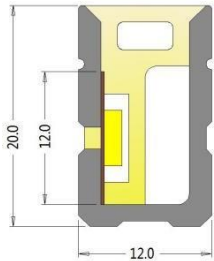

Silicone Neon Flex LED Strip Series

feature:

1. side bending- flat neon flex. Uniform light, no facula (Two-color silicone extrusion);
2. Stronger holder of LED, LM80 qualified; 3OZ copper PCB, real uniform even light without voltage drop;
3. Visual cutting window/A variety of colors available/IP67/3-years quality warranty;
4. Silicone and LED strip co-extrusion technology, food-grade environment friendly silicone material, with weather resistance, UV resistance, salt spray resistance and corrosion resistance;
5. Working/Storage Temperature: -20°C~45°C/-25°C~65°C;
6. UCE, CQC, ROHS certificates ;

application

- Indoor/outdoor lighting ;
- Building contour lighting ;
- bathroom/boat/truck profile lighting.

S1220C