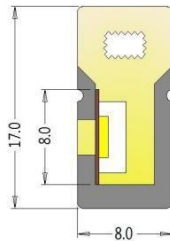

Silicone Neon Flex LED Strip Series

feature:

1. side bending- flat neon flex. Uniform light, no facula (Two-color silicone extrusion);
2. Stronger holder of LED, LM80 qualified; 3OZ copper PCB, real uniform even light without voltage drop;
3. Visual cutting window/A variety of colors available/IP67/3-years quality warranty;
4. Silicone and LED strip co-extrusion technology, food-grade environment friendly silicone material, with weather resistance, UV resistance, salt spray resistance and corrosion resistance;
5. Working/Storage Temperature: -20°C~45°C/-25°C~65°C;
6. UCE, CQC, ROHS certificates ;

application

- Indoor/outdoor lighting ;
- Building contour lighting ;
- bathroom/boat/truck profile lighting.

S0817C