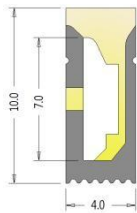

Silicone Neon Flex LED Strip Series

feature:

1. side bending- flat neon flex. Uniform light, no facula (Two-color silicone extrusion);
2. Stronger holder of LED, LM80 qualified; 3OZ copper PCB, real uniform even light without voltage drop;
3. Visual cutting window/A variety of colors available/IP67/3-years quality warranty;
4. Silicone and LED strip co-extrusion technology, food-grade environment friendly silicone material, with weather resistance, UV resistance, salt spray resistance and corrosion resistance;
5. Working/Storage Temperature: -20°C~45°C/-25°C~65°C;
6. UCE, CQC, ROHS certificates ;

application

- Indoor/outdoor lighting ;
- Building contour lighting ;
- bathroom/boat/truck profile lighting.

T0410C