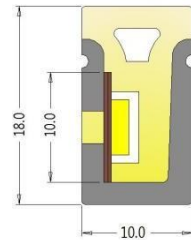

Silicone Neon Flex LED Strip Series

feature:

1. side bending- flat neon flex. Uniform light, no facula (Two-color silicone extrusion);
2. Stronger holder of LED, LM80 qualified; 3OZ copper PCB, real uniform even light without voltage drop;
3. Visual cutting window/A variety of colors available/IP67/3-years quality warranty;
4. Silicone and LED strip co-extrusion technology, food-grade environment friendly silicone material, with weather resistance, UV resistance, salt spray resistance and corrosion resistance;
5. Working/Storage Temperature: -20°C~45°C/-25°C~65°C;
6. UCE, CQC, ROHS certificates ;

application

- Indoor/outdoor lighting ;
- Building contour lighting ;
- bathroom/boat/truck profile lighting.

S1018C