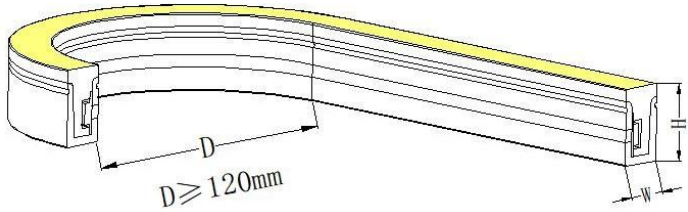

Silicone Neon Flex LED Strip Series

feature:

1. side bending- flat neon flex. Uniform light, no facula (Two-color silicone extrusion);
2. Stronger holder of LED, LM80 qualified; 3OZ copper PCB, real uniform even light without voltage drop;
3. Visual cutting window/A variety of colors available/IP67/3-years quality warranty;
4. Silicone and LED strip co-extrusion technology, food-grade environment friendly silicone material, with weather resistance, UV resistance, salt spray resistance and corrosion resistance;
5. Working/Storage Temperature: -20°C~45°C/-25°C~65°C;
6. UCE, CQC, ROHS certificates ;

specification

Item name	section picture	bending direction	CCT	FPC width	LED type	led qty /m	minimum cut	power /m	voltage	beam angle	IP	wiring method
T0410C		side bending square	single color	6mm	2835	168pcs/m	7pcs/41.7mm	7W/M	DC24V	120°	IP 67	straight exit cable 0.2M
S0612C		side bending square	single color	8mm	2835	120pcs/m	6pcs/50mm	9W/M	DC24V	120°	IP 67	Straight/bottom 0.2M
			RGB	8mm	3838 RGB	96pcs/m	6pcs/62.5mm	12W/M	DC24V	120°	IP 67	Straight/bottom 0.2M
S0817C		side bending square	single color	8mm	2835	120pcs/m	6pcs/50mm	9W/M	DC24V	120°	IP 67	straight exit cable 0.2M
			RGB	8mm	3838 RGB	96pcs/m	6pcs/62.5mm	12W/M	DC24V	120°	IP 67	straight exit cable 0.2M
S1018C		side bending square	single color	10mm	2835	120pcs/m	6pcs/50mm	12W/M	DC24V	120°	IP 67	straight /side 0.2M
			RGB	10mm	5050 RGB	96pcs/m	6pcs/62.5mm	12W/M	DC24V	120°	IP 67	straight /side 0.2M
S1220C		side bending square	single color	12mm	2835	120pcs/m	6pcs/50mm	15W/M	DC24V	120°	IP 67	straight exit cable /side cable/bottom cable 0.2M
			RGB	12mm	5050 RGB	96pcs/m	6pcs/62.5mm	12W/M	DC24V	120°	IP 67	straight exit cable /side cable/bottom cable 0.2M
T2025C		side bending square	single color	12mm	2835	120pcs/m	6pcs/50mm	15W/M	DC24V	120°	IP 67	straight exit cable 0.2M
			RGB	12mm	5050 RGB	96pcs/m	6pcs/62.5mm	12W/M	DC24V	120°	IP 67	straight exit cable 0.2M