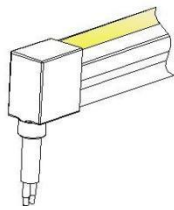

specification

Item name	section picture	bending direction	CCT	FPC width	LED type	led qty /m	minimum cut	power /m	voltage	beam angle	IP	wiring method
T0410C		side bending square	single color	6mm	2835	168pcs/m	7pcs/41.7mm	7W/M	DC24V	120°	IP 67	straight exit cable 0.2M
S0612C		side bending square	single color	8mm	2835	120pcs/m	6pcs/50mm	9W/M	DC24V	120°	IP 67	Straight/bottom 0.2M
			RGB	8mm	3838 RGB	96pcs/m	6pcs/62.5mm	12W/M	DC24V	120°	IP 67	Straight/bottom 0.2M
S0817C		side bending square	single color	8mm	2835	120pcs/m	6pcs/50mm	9W/M	DC24V	120°	IP 67	straight exit cable 0.2M
			RGB	8mm	3838 RGB	96pcs/m	6pcs/62.5mm	12W/M	DC24V	120°	IP 67	straight exit cable 0.2M
S1018C		side bending square	single color	10mm	2835	120pcs/m	6pcs/50mm	12W/M	DC24V	120°	IP 67	straight /side 0.2M
			RGB	10mm	5050 RGB	96pcs/m	6pcs/62.5mm	12W/M	DC24V	120°	IP 67	straight /side 0.2M
S1220C		side bending square	single color	12mm	2835	120pcs/m	6pcs/50mm	15W/M	DC24V	120°	IP 67	straight exit cable /side cable/bottom cable 0.2M
			RGB	12mm	5050 RGB	96pcs/m	6pcs/62.5mm	12W/M	DC24V	120°	IP 67	straight exit cable /side cable/bottom cable 0.2M
T2025C		side bending square	single color	12mm	2835	120pcs/m	6pcs/50mm	15W/M	DC24V	120°	IP 67	straight exit cable 0.2M
			RGB	12mm	5050 RGB	96pcs/m	6pcs/62.5mm	12W/M	DC24V	120°	IP 67	straight exit cable 0.2M

Distribution curve flux

effective mean illumination

bending direction

installation section

T0410C

S0612C

S0817C

S1018C

S1220C

T2025C

Parts option

straight exit end cap

aluminum profile keel

side end cap

bottom end cap

end cap