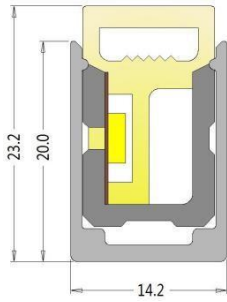

specification

Item name	section picture	bending direction	CCT	FPC width	LED type	led qty /m	minimum cut	power /m	voltage	beam angle	IP	wiring method
T0410C		side bending square	single color	6mm	2835	168pcs/m	7pcs/41.7mm	7W/M	DC24V	120°	IP 67	straight exit cable 0.2M
S0612C		side bending square	single color	8mm	2835	120pcs/m	6pcs/50mm	9W/M	DC24V	120°	IP 67	Straight/bottom 0.2M
			RGB	8mm	3838 RGB	96pcs/m	6pcs/62.5mm	12W/M	DC24V	120°	IP 67	Straight/bottom 0.2M
S0817C		side bending square	single color	8mm	2835	120pcs/m	6pcs/50mm	9W/M	DC24V	120°	IP 67	straight exit cable 0.2M
			RGB	8mm	3838 RGB	96pcs/m	6pcs/62.5mm	12W/M	DC24V	120°	IP 67	straight exit cable 0.2M
S1018C		side bending square	single color	10mm	2835	120pcs/m	6pcs/50mm	12W/M	DC24V	120°	IP 67	straight /side 0.2M
			RGB	10mm	5050 RGB	96pcs/m	6pcs/62.5mm	12W/M	DC24V	120°	IP 67	straight /side 0.2M
S1220C		side bending square	single color	12mm	2835	120pcs/m	6pcs/50mm	15W/M	DC24V	120°	IP 67	straight exit cable /side cable/bottom cable 0.2M
			RGB	12mm	5050 RGB	96pcs/m	6pcs/62.5mm	12W/M	DC24V	120°	IP 67	straight exit cable /side cable/bottom cable 0.2M
T2025C		side bending square	single color	12mm	2835	120pcs/m	6pcs/50mm	15W/M	DC24V	120°	IP 67	straight exit cable 0.2M
			RGB	12mm	5050 RGB	96pcs/m	6pcs/62.5mm	12W/M	DC24V	120°	IP 67	straight exit cable 0.2M

note:standard single color为 2700K,3000K,3500K,4000K,6400K,R,G,B,Y

光通输出: 180.2 lm

高度	Eavg, Emax	光束角: 107.96度	直径
1.219m	20.37, 58.10lx		335.39cm
2m	7.570, 21.59lx		550.18cm
3m	3.364, 9.59lx		825.27cm
4m	1.892, 5.39lx		1100.36cm
5m	1.211, 3.45lx		1375.45cm
6m	0.8411, 2.39lx		1650.54cm
7m	0.6179, 1.76lx		1925.63cm
8m	0.4731, 1.34lx		2200.72cm
9m	0.3738, 1.06lx		2475.81cm
10m	0.3028, 0.86lx		2750.89cm

Distribution curve flux

effective mean illumination

bending direction

installation section

T0410C

S0612C

S0817C

S1018C

S1220C

T2025C

Parts option

straight exit end cap

aluminum profile keel

side end cap

bottom end cap

end cap