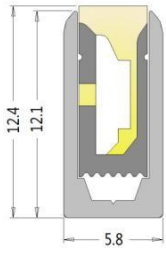

specification

Item name	section picture	bending direction	CCT	FPC width	LED type	led qty /m	minimum cut	power /m	voltage	beam angle	IP	wiring method
T0410C		side bending square	single color	6mm	2835	168pcs/m	7pcs/41.7mm	7W/M	DC24V	120°	IP 67	straight exit cable 0.2M
S0612C		side bending square	single color	8mm	2835	120pcs/m	6pcs/50mm	9W/M	DC24V	120°	IP 67	Straight/bottom 0.2M
			RGB	8mm	3838 RGB	96pcs/m	6pcs/62.5mm	12W/M	DC24V	120°	IP 67	Straight/bottom 0.2M
S0817C		side bending square	single color	8mm	2835	120pcs/m	6pcs/50mm	9W/M	DC24V	120°	IP 67	straight exit cable 0.2M
			RGB	8mm	3838 RGB	96pcs/m	6pcs/62.5mm	12W/M	DC24V	120°	IP 67	straight exit cable 0.2M
S1018C		side bending square	single color	10mm	2835	120pcs/m	6pcs/50mm	12W/M	DC24V	120°	IP 67	straight /side 0.2M
			RGB	10mm	5050 RGB	96pcs/m	6pcs/62.5mm	12W/M	DC24V	120°	IP 67	straight /side 0.2M
S1220C		side bending square	single color	12mm	2835	120pcs/m	6pcs/50mm	15W/M	DC24V	120°	IP 67	straight exit cable /side cable/bottom cable 0.2M
			RGB	12mm	5050 RGB	96pcs/m	6pcs/62.5mm	12W/M	DC24V	120°	IP 67	straight exit cable /side cable/bottom cable 0.2M
T2025C		side bending square	single color	12mm	2835	120pcs/m	6pcs/50mm	15W/M	DC24V	120°	IP 67	straight exit cable 0.2M
			RGB	12mm	5050 RGB	96pcs/m	6pcs/62.5mm	12W/M	DC24V	120°	IP 67	straight exit cable 0.2M

note:standard single color为 2700K,3000K,3500K,4000K,6400K,R,G,B,Y

光通输出: 180.2 lm

高度	Eavg, Emax	光束角: 107.96度	直径
1.219m	20.37, 58.10lx		335.39cm
2m	7.570, 21.59lx		550.18cm
3m	3.364, 9.59lx		825.27cm
4m	1.892, 5.39lx		1100.36cm
5m	1.211, 3.45lx		1375.45cm
6m	0.8411, 2.39lx		1650.54cm
7m	0.6179, 1.76lx		1925.63cm
8m	0.4731, 1.34lx		2200.72cm
9m	0.3738, 1.06lx		2475.81cm
10m	0.3028, 0.86lx		2750.89cm

Distribution curve flux

effective mean illumination

bending direction

installation section

T0410C

S0612C

S0817C

S1018C